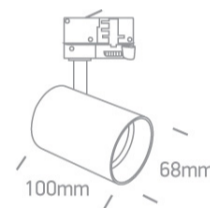

09 Track Lights>The Dark Light GU10 Range Round

65105NT/BBS

10W Dark Light GU10 Track Spot Range .

Complies with standard EN60598-1 and any other specific standards.

Downloads

Dimensions

Related items

40001A/B

65105NT/BBS

Colour

Brushed Brass

Material

Aluminium

Shape

Circular

Height

100mm

Diameter	68mm
Track mounted	Yes
Indoor	Yes
Adjustable	2 Directions

Electrical Characteristics

Gear	No
------	----

Fitting + Driver

Input Voltage	100-240V
50 Hz	Yes
60 Hz	Yes
Safety Class	
Power(Watts)	10W
IP Rating	IP20
Light Source	Replaceable lamp
Lamp Holder	GU10
Number of Lamps	1
Dimmable	N/A
F Mark	

Illumination Data

Illumination Diagram	
Dark Light	Yes

Packing Info

Box Length	15cm
Box Width	13cm
Box Height	8,5cm
Box Weight	0.429kg

Pcs/Carton

12

Завантажено з e27.com.ua

Barcode