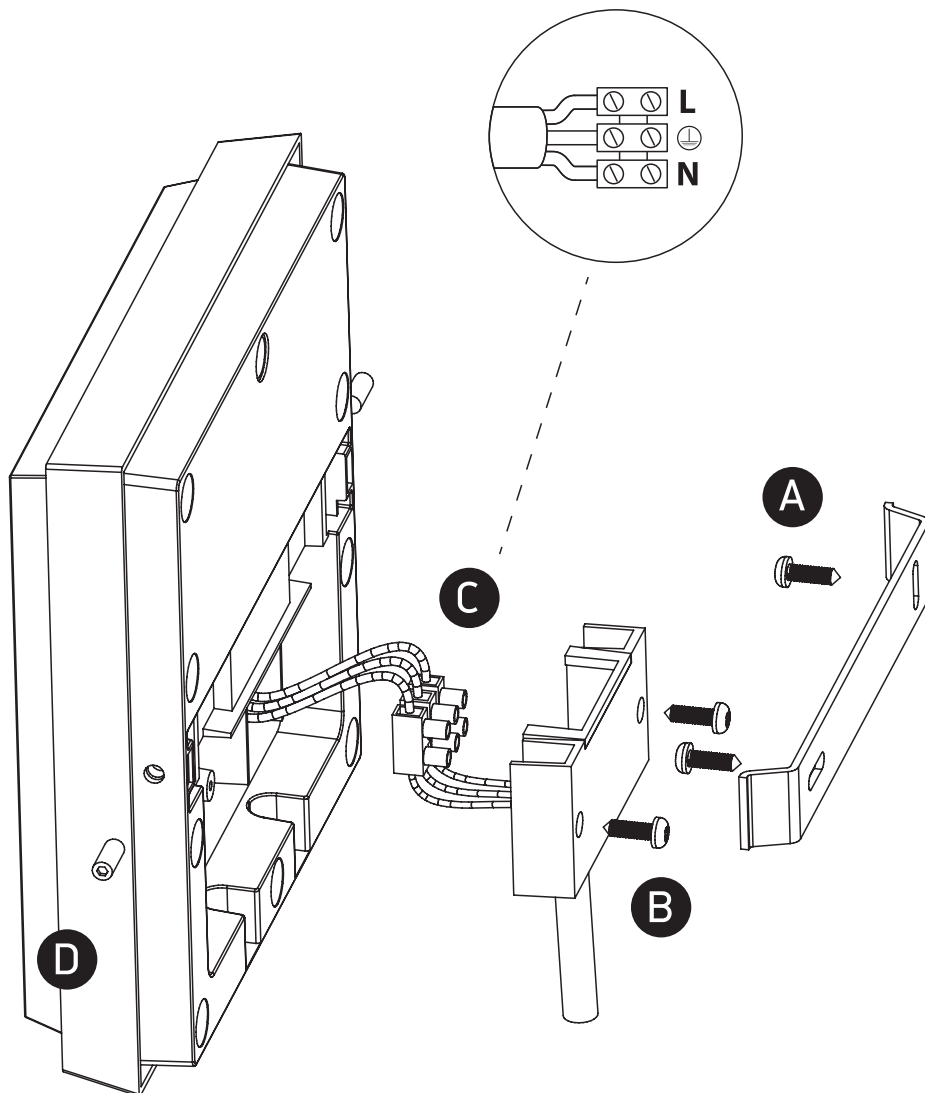

INSTALLATION MANUAL

67363A

ecolight

300x300mm

100-240V | SMD LED | 30W | IP54 | Die cast
Complete with 700mA driver.

80
CRI

one
LIGHT

Warnings:

1. Make sure that the product is installed properly before connecting to electricity.
2. Do not cover the fitting.
3. Maintenance and installation should only be carried out by a professional electrician.