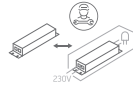

INSTALLATION MANUAL

67363A

ecolight

300x300mm

100-240V | SMD LED | 30W | IP54 | Die cast
Complete with 700mA driver.

80
CRI

one
LIGHT

Warnings: