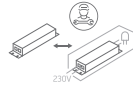

INSTALLATION MANUAL

67363A

ecolight

100-240V | SMD LED | 30W | IP54 | Die cast
Complete with 700mA driver.

80 CRI

300x300mm

one
LIGHT

Warnings: