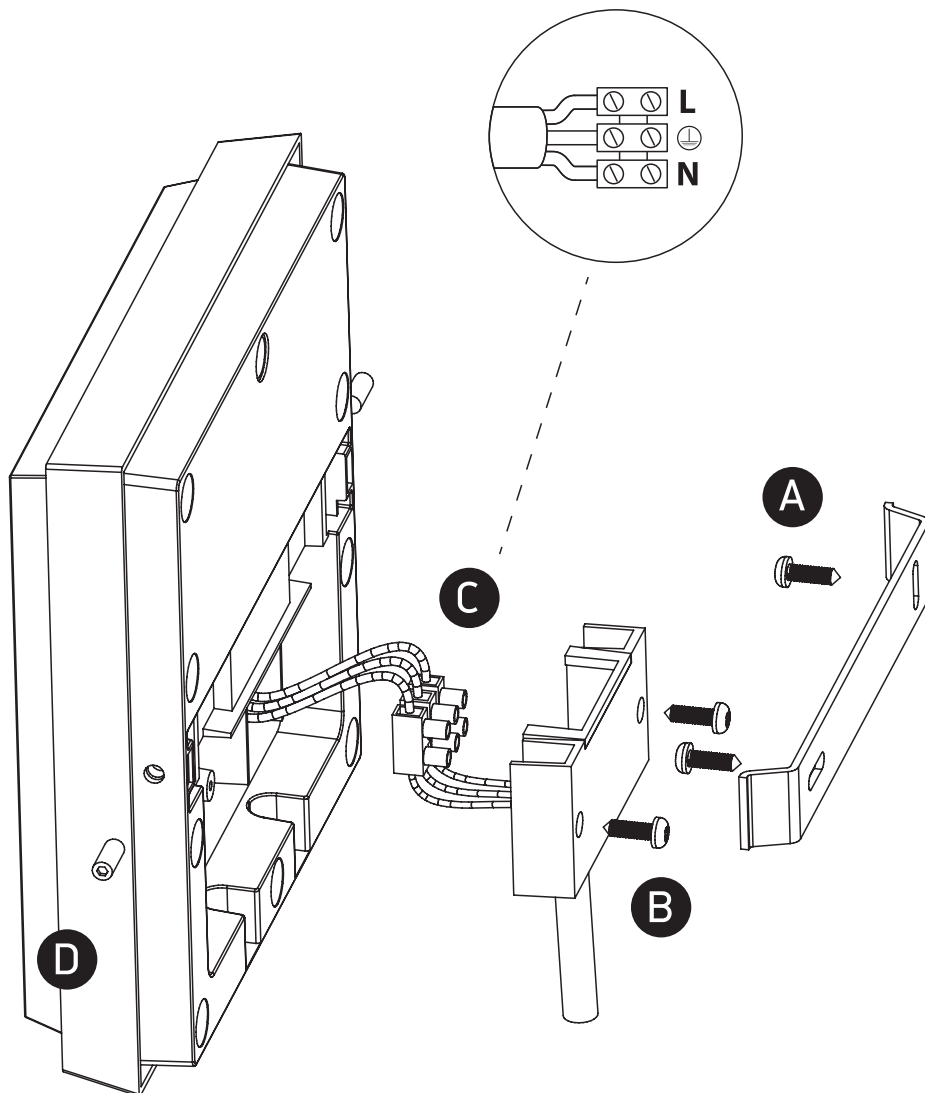

INSTALLATION MANUAL

67363A

ecolight

100-240V | SMD LED | 30W | IP54 | Die cast
Complete with 700mA driver.

80 CRI

300x300mm

one
LIGHT

Warnings:

1. Make sure that the product is installed properly before connecting to electricity.
2. Do not cover the fitting.
3. Maintenance and installation should only be carried out by a professional electrician.