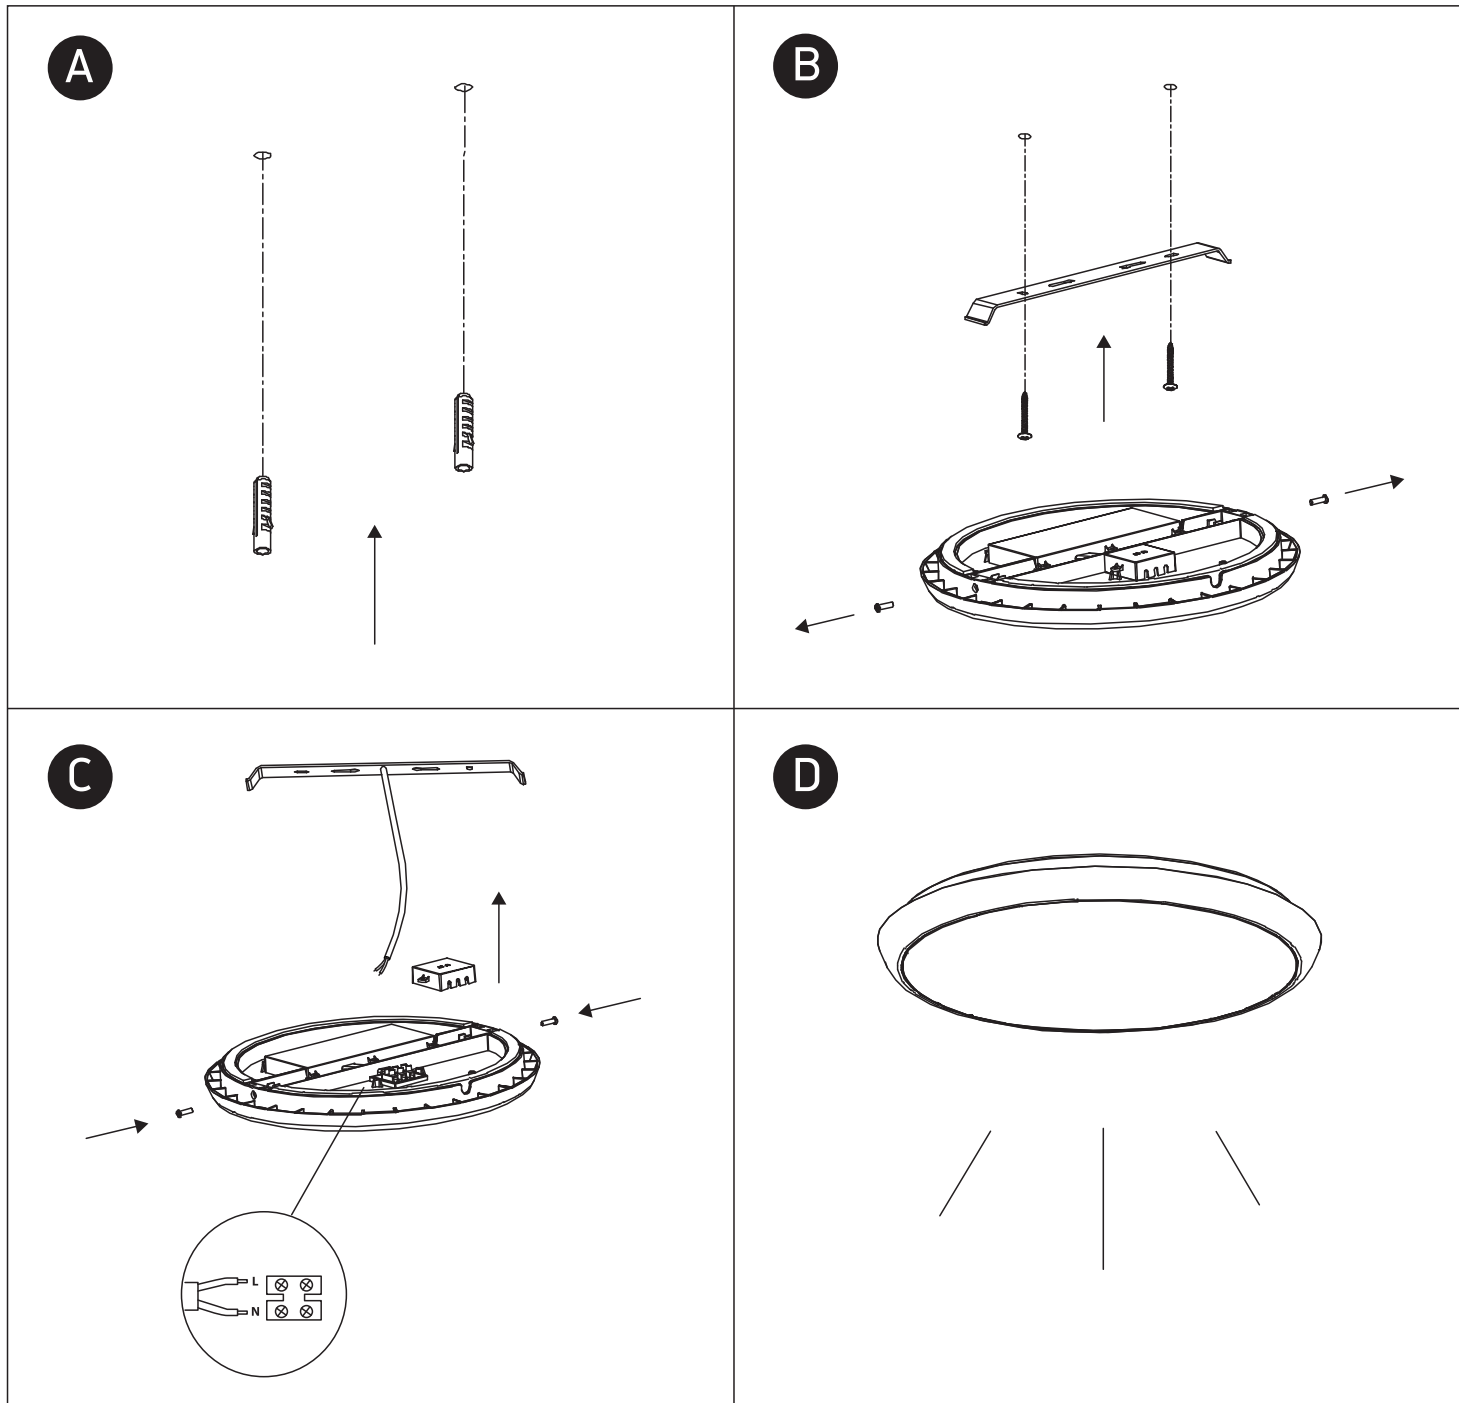

INSTALLATION MANUAL

67366

ecolight

80 CRI

230V | SMD 2835 | 12W | IP54 | PC

Complete with driver

one
LIGHT

Warnings: