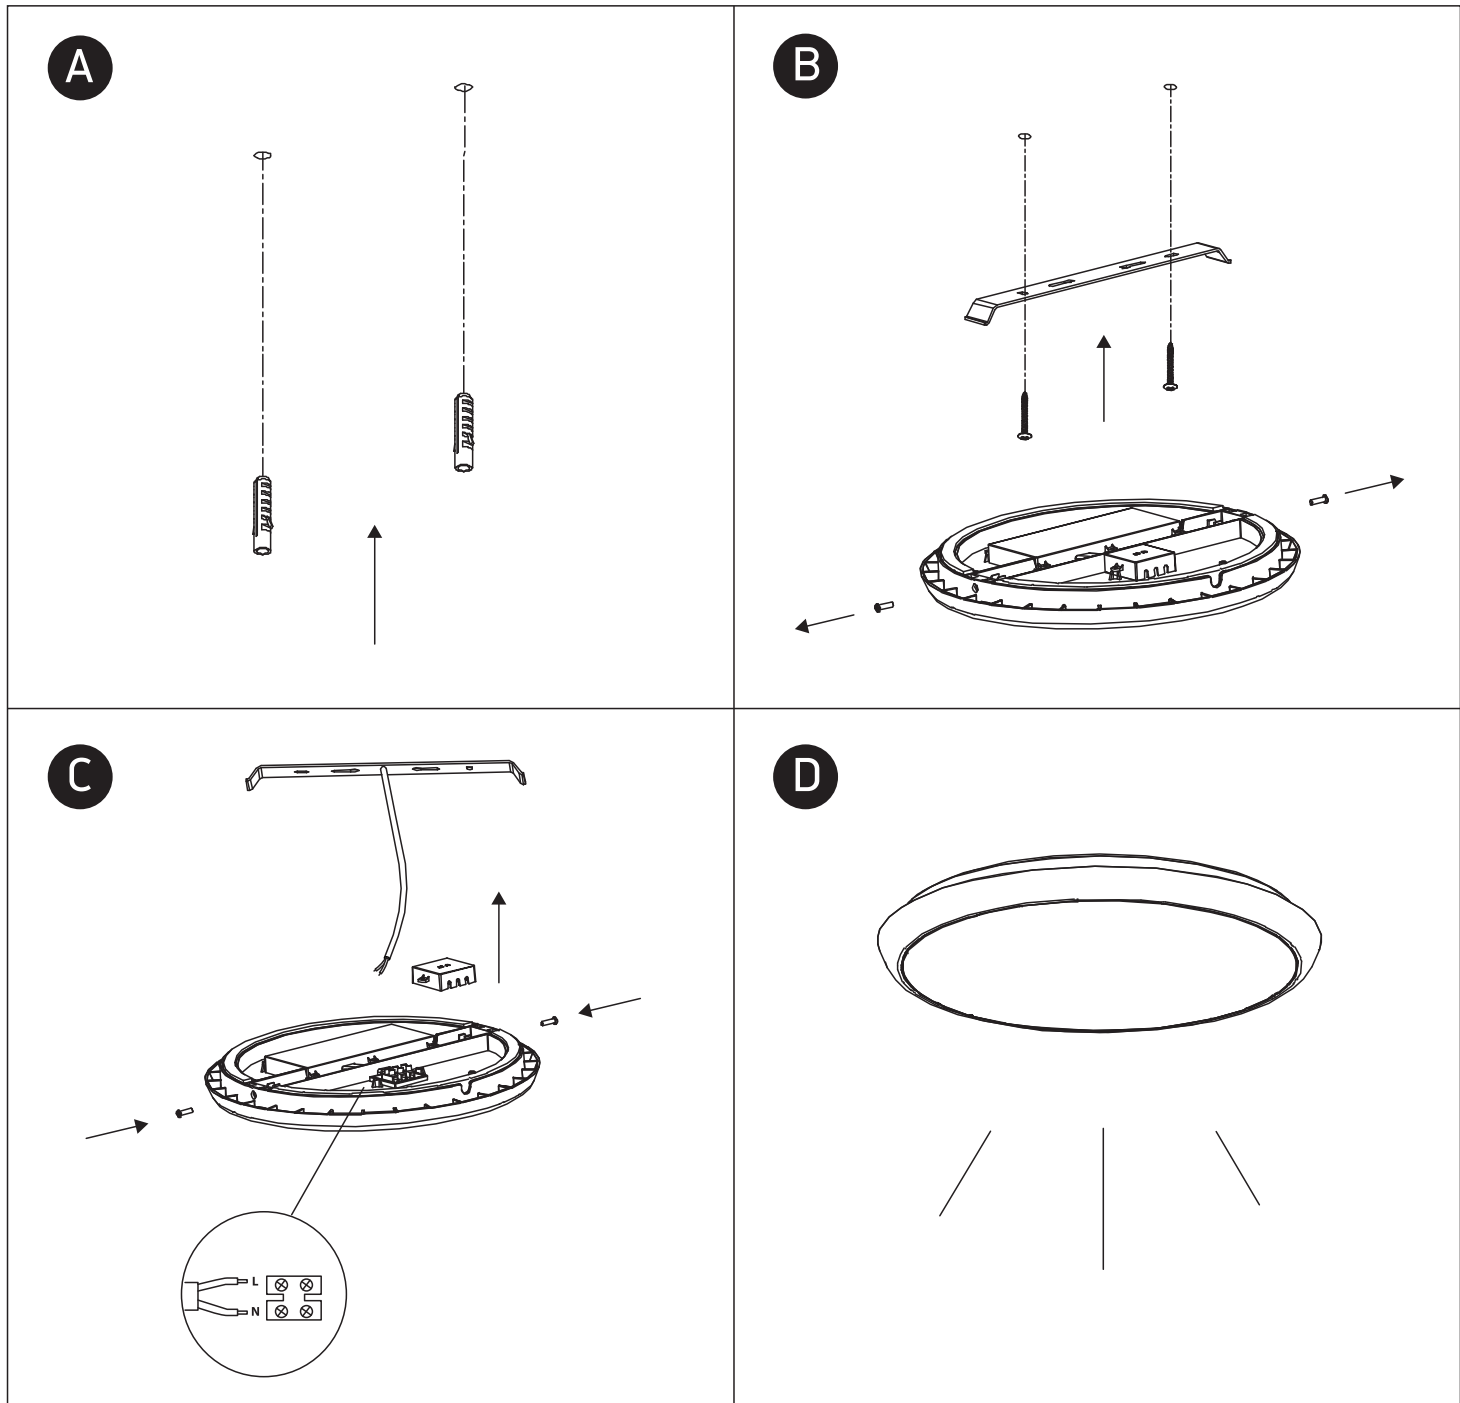

# INSTALLATION MANUAL

67366

**ecolight**

80 CRI

230V | SMD 2835 | 12W | IP54 | PC

Complete with driver

**one**  
LIGHT