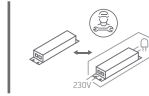

# INSTALLATION MANUAL

67366

**ecolight**

80 CRI

230V | SMD 2835 | 12W | IP54 | PC

Complete with driver

**one**  
LIGHT