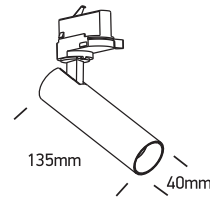

INSTALLATION MANUAL

65108T

ecotrackspot

8W | 230V | 50/60Hz | IP20 | Aluminium | Adjustable
Complete with driver.

90
CRI

Warnings:

1. Make sure that the product is installed properly before connecting to electricity.
2. Do not cover the fitting.
3. Maintenance and installation should only be carried out by a professional electrician.