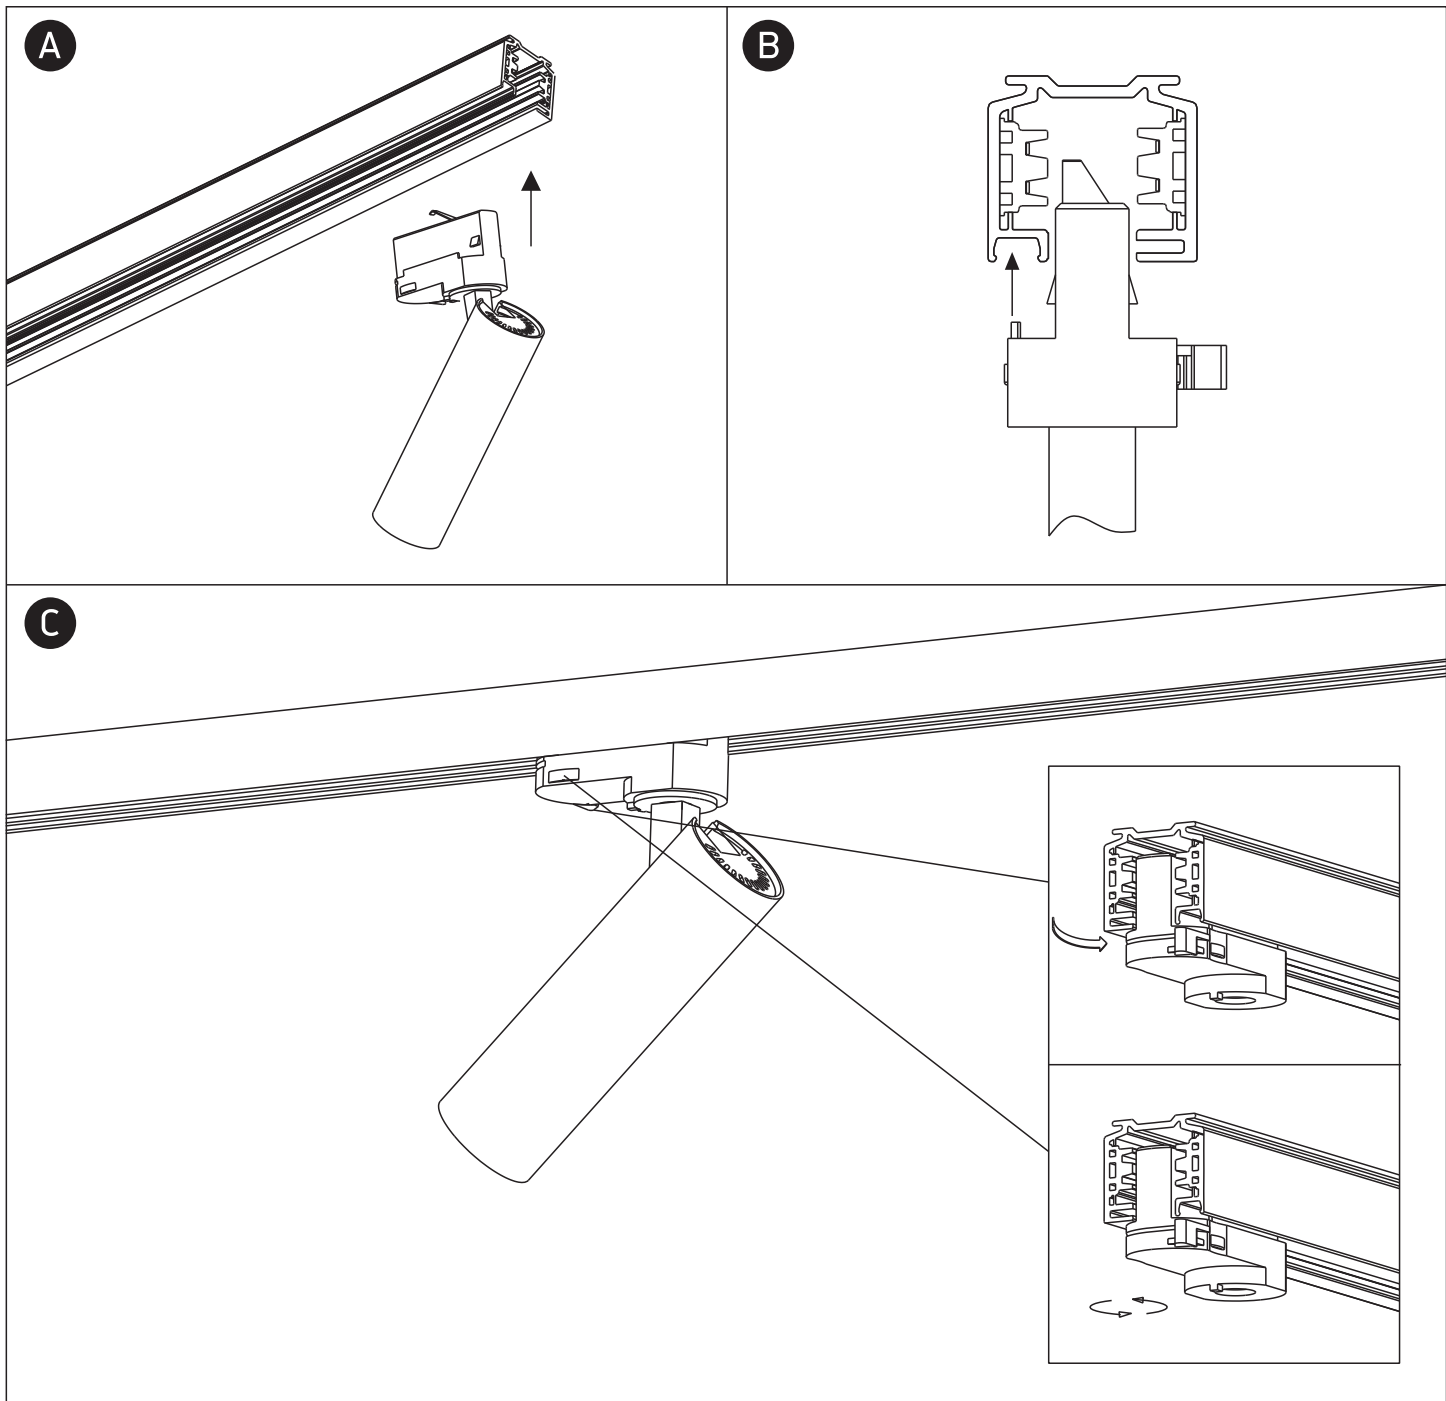

INSTALLATION MANUAL

65108T

ecotrackspot

8W | 230V | 50/60Hz | IP20 | Aluminium | Adjustable
Complete with driver.

90
CRI

Warnings:

1. Make sure that the product is installed properly before connecting to electricity.
2. Do not cover the fitting.
3. Maintenance and installation should only be carried out by a professional electrician.