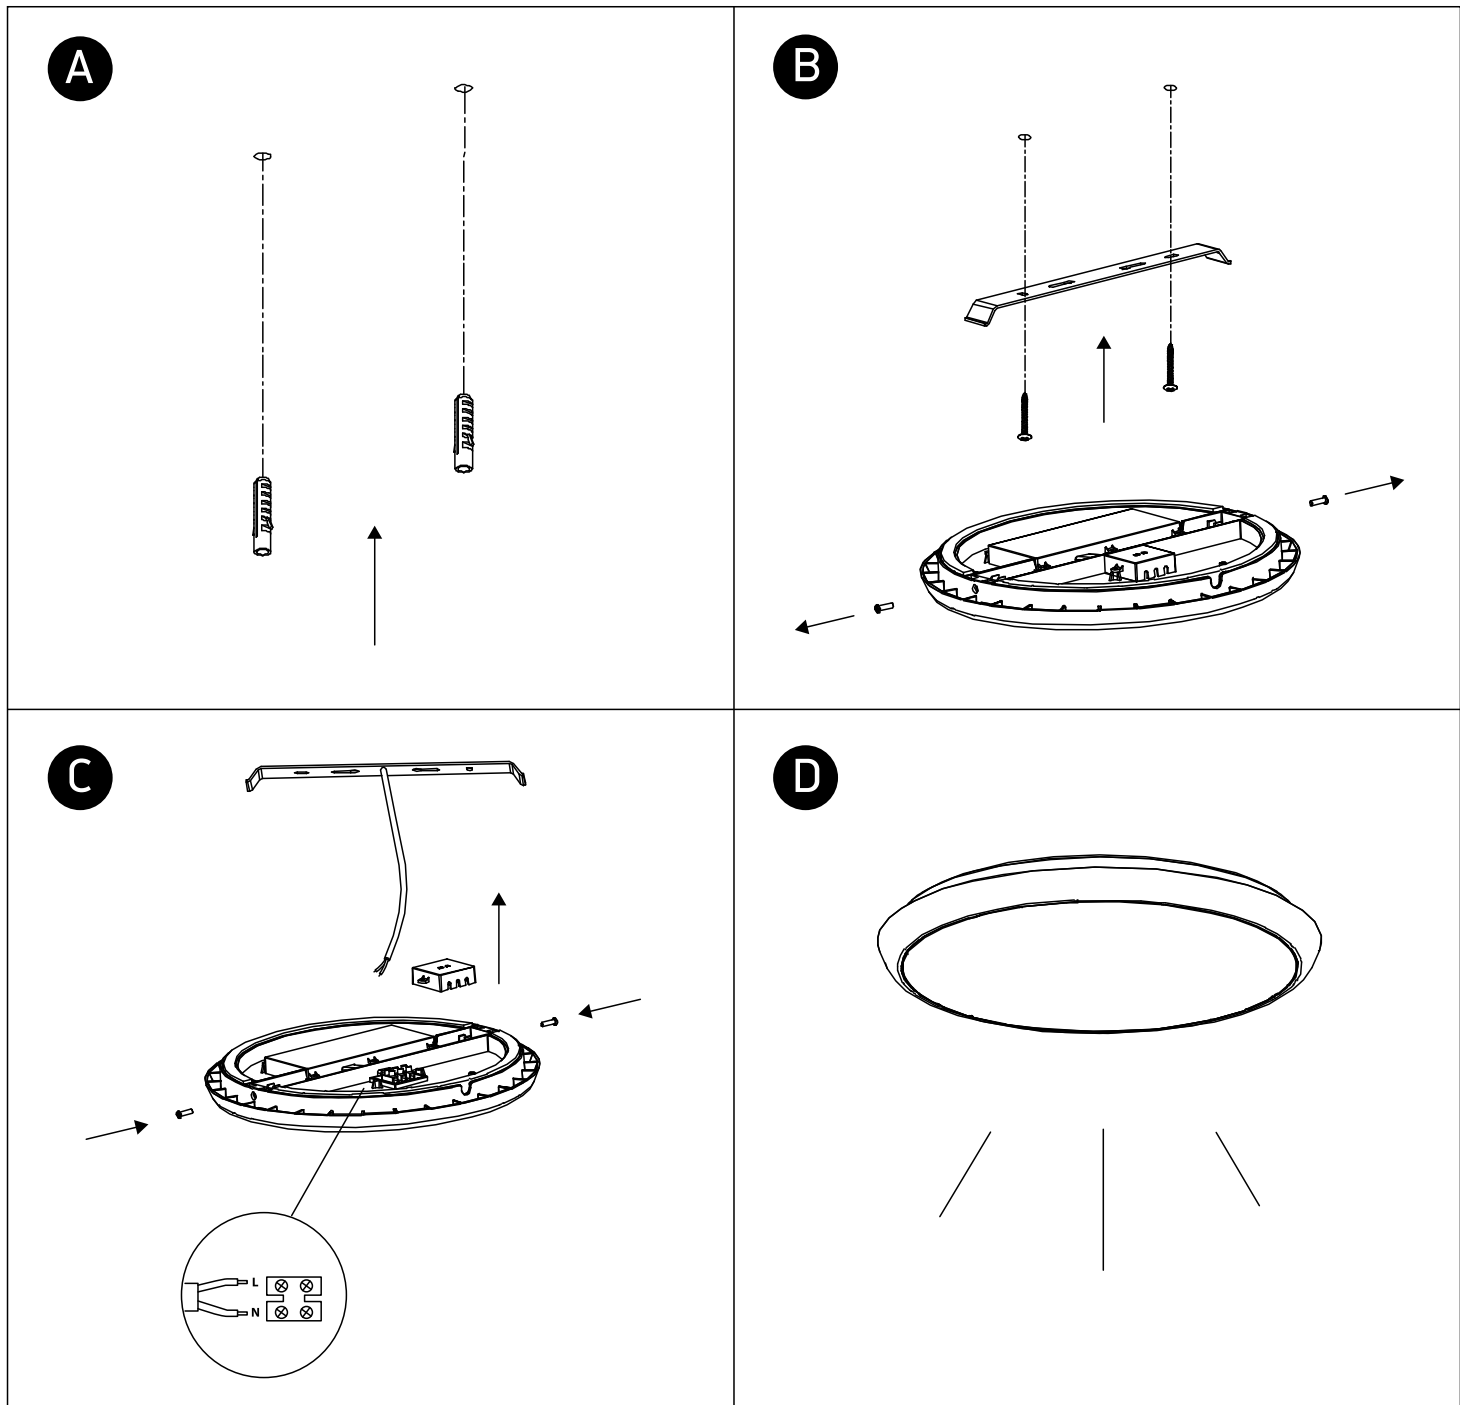

INSTALLATION MANUAL

67370

ecolight

230V | SMD 2835 | 25W | IP54 | PC
Complete with 300mA driver.

80
CRI

one
LIGHT

Warnings:

1. Make sure that the product is installed properly before connecting to electricity.
2. Do not cover the fitting.
3. Maintenance and installation should only be carried out by a professional electrician.