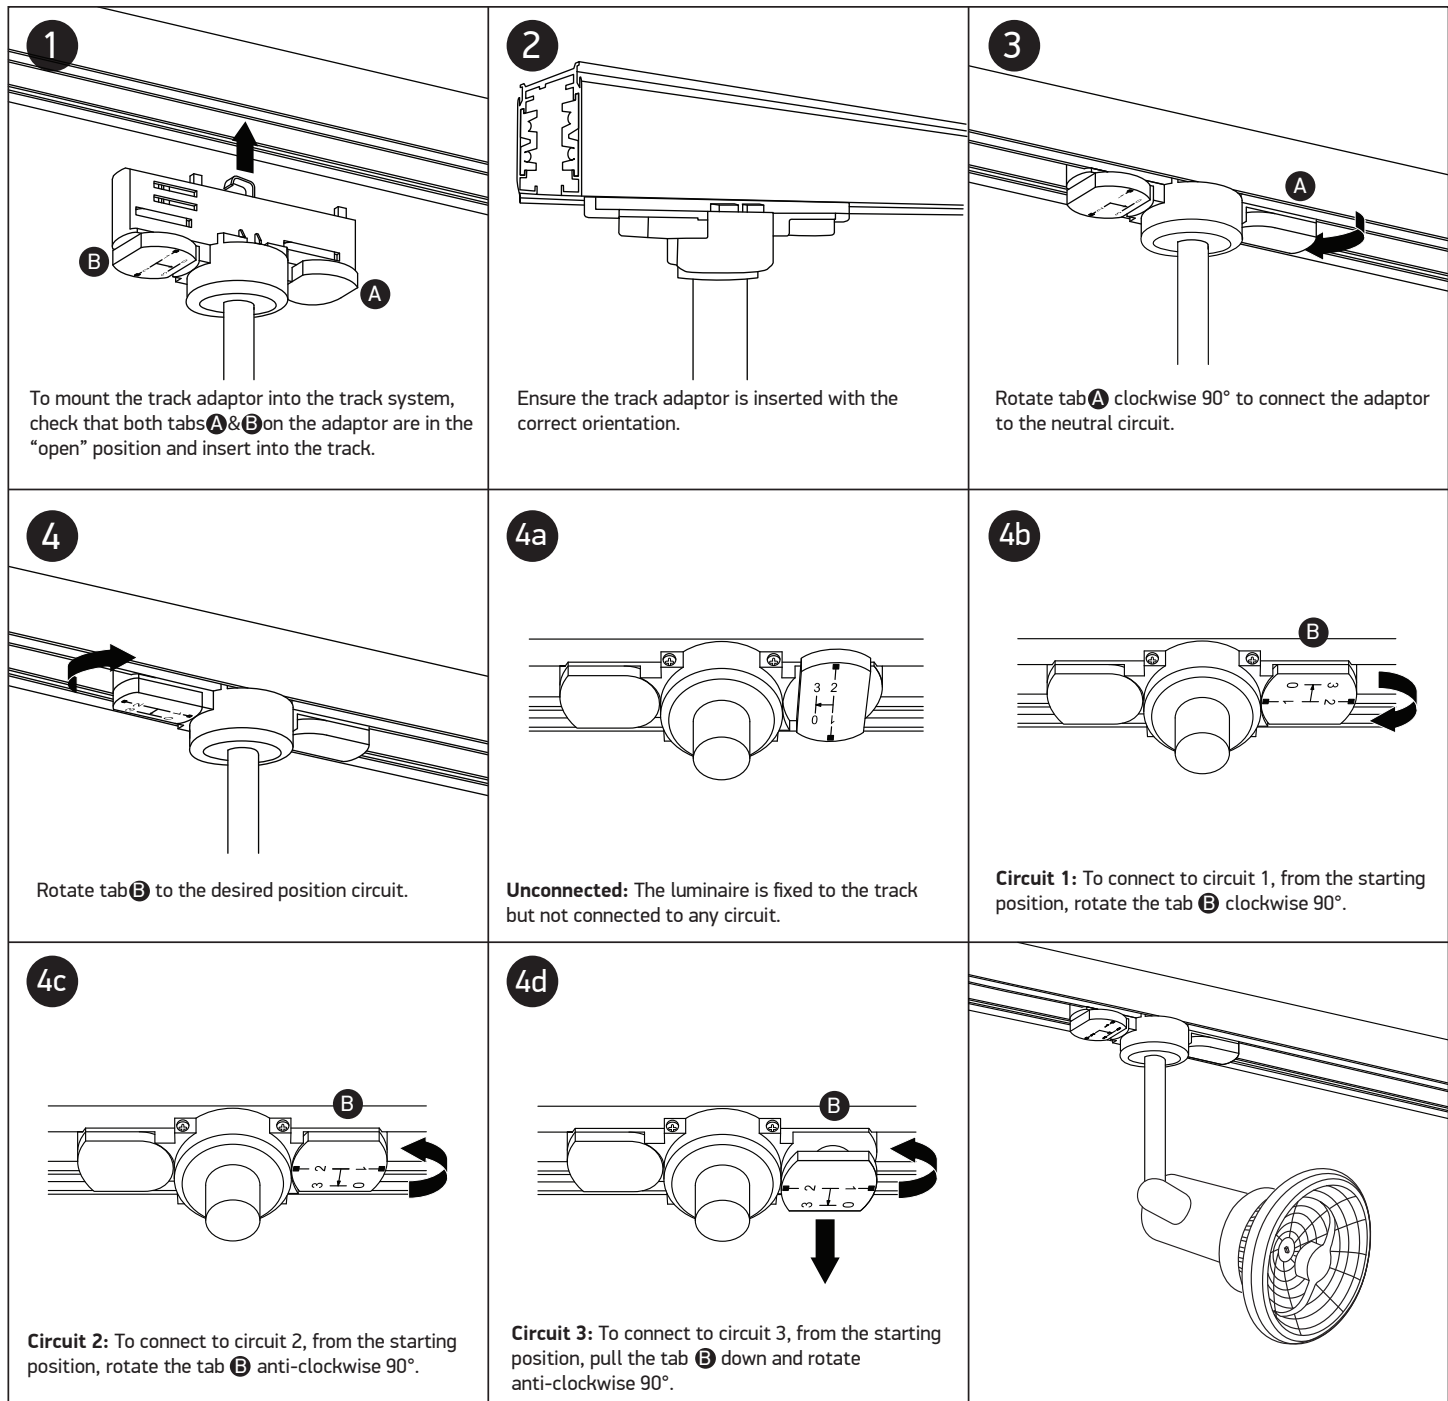

INSTALLATION MANUAL

65118AT

50W | 100-240V | R111 | GU10 | IP20 | Die cast | Adjustable

Warnings:

1. Make sure that the product is installed properly before connecting to electricity.
2. Do not cover the fitting.
3. Maintenance and installation should only be carried out by a professional electrician.