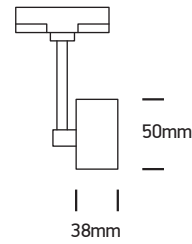

INSTALLATION MANUAL

65118AT

50W | 100-240V | R111 | GU10 | IP20 | Die cast | Adjustable

Warnings:

1. Make sure that the product is installed properly before connecting to electricity.
2. Do not cover the fitting.
3. Maintenance and installation should only be carried out by a professional electrician.