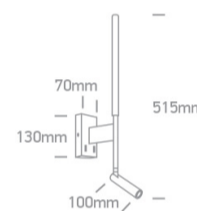

17 Hotel & Bedroom>Reading Spots Aluminium

65144/B/W

3W COB LED +6W backlight bedside adjustable fitting with 2 switches, IP20.

Complete with 700mA+500mA drivers.

Complies with standard EN60598-1 and any other specific standards.

Downloads

Dimensions

Physical Specification

Item Group	17 Hotel & Bedroom
Family	Reading Spots Aluminium
Order Code	65144/B/W
Colour	Black
Material	Metal + Aluminium
Shape	Rectangular
Surface Wall	Yes
Indoor	Yes
Adjustable	2 Directions