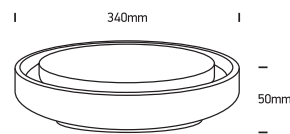

INSTALLATION MANUAL

67384

ecolight

CE

RoHS

NOT DIMMABLE

100-240V | SMD 3014 | 30W | IP54 | Die cast
Complete with 700mA driver.

80 CRI