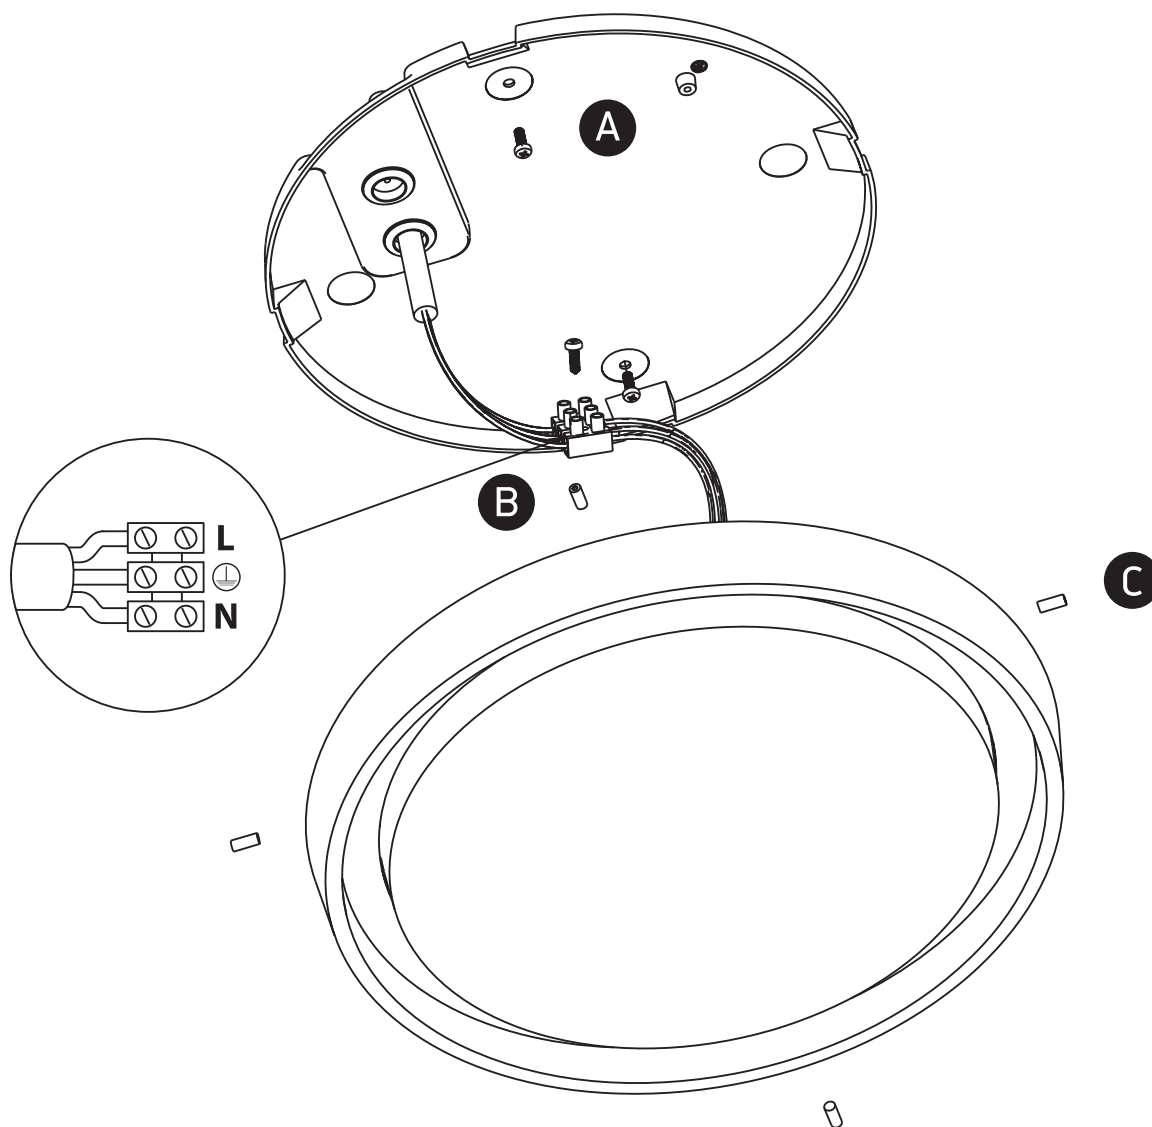

INSTALLATION MANUAL

67384

ecolight

CE

RoHS

NOT DIMMABLE

100-240V | SMD 3014 | 30W | IP54 | Die cast
Complete with 700mA driver.

80 CRI

one
LIGHT

Warnings:

1. Make sure that the product is installed properly before connecting to electricity.
2. Do not cover the fitting.
3. Maintenance and installation should only be carried out by a professional electrician.