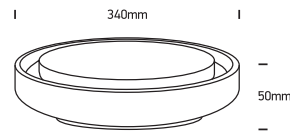

# INSTALLATION MANUAL

67384

ecolight

CE

RoHS

NOT DIMMABLE

100-240V | SMD 3014 | 30W | IP54 | Die cast  
Complete with 700mA driver.

80 CRI