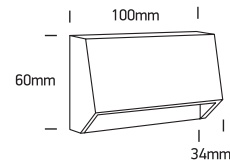

INSTALLATION MANUAL

67386A

ecolight

DARK
LIGHT

one
LIGHT

230V | SMD 2835 | 1,5W | IP65 | ABS + PC

AC LED

80
CRI