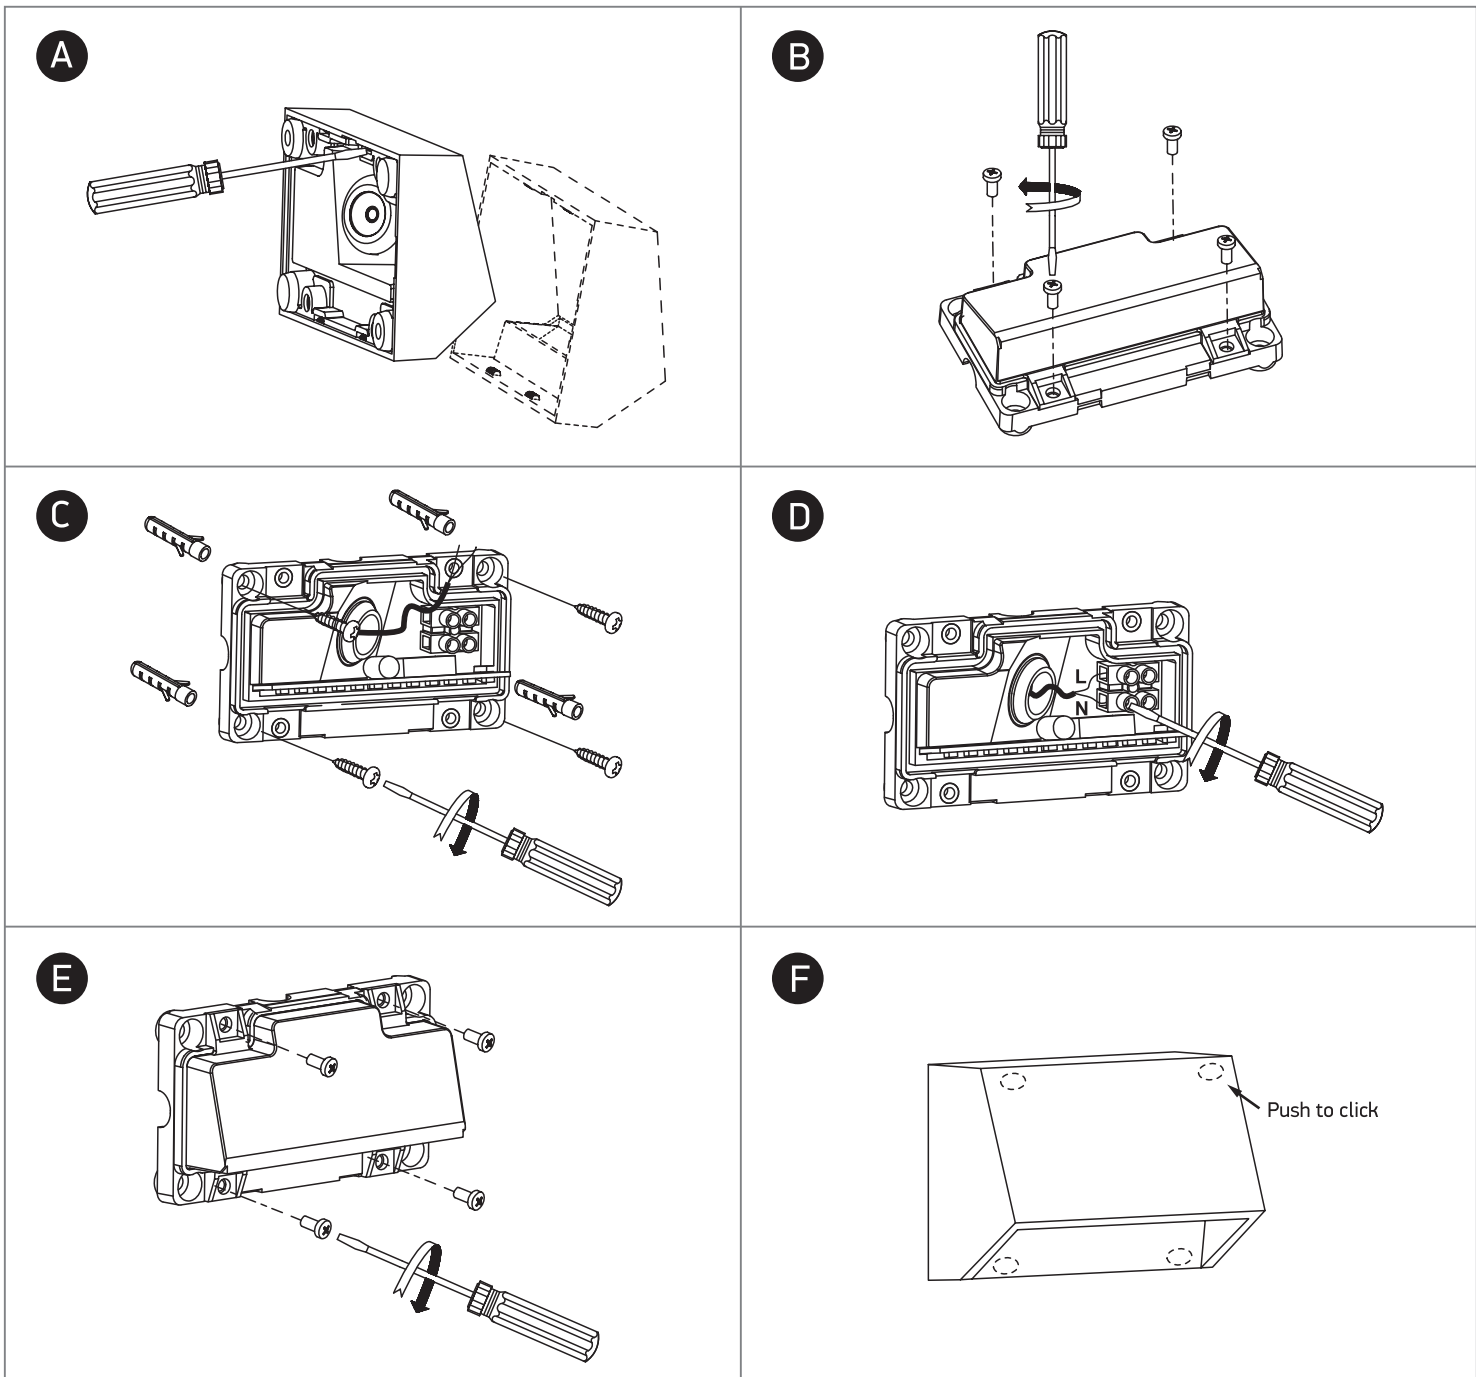

INSTALLATION MANUAL

67386A

ecolight

DARK
LIGHT

one
LIGHT

230V | SMD 2835 | 1,5W | IP65 | ABS + PC

AC LED

80
CRI