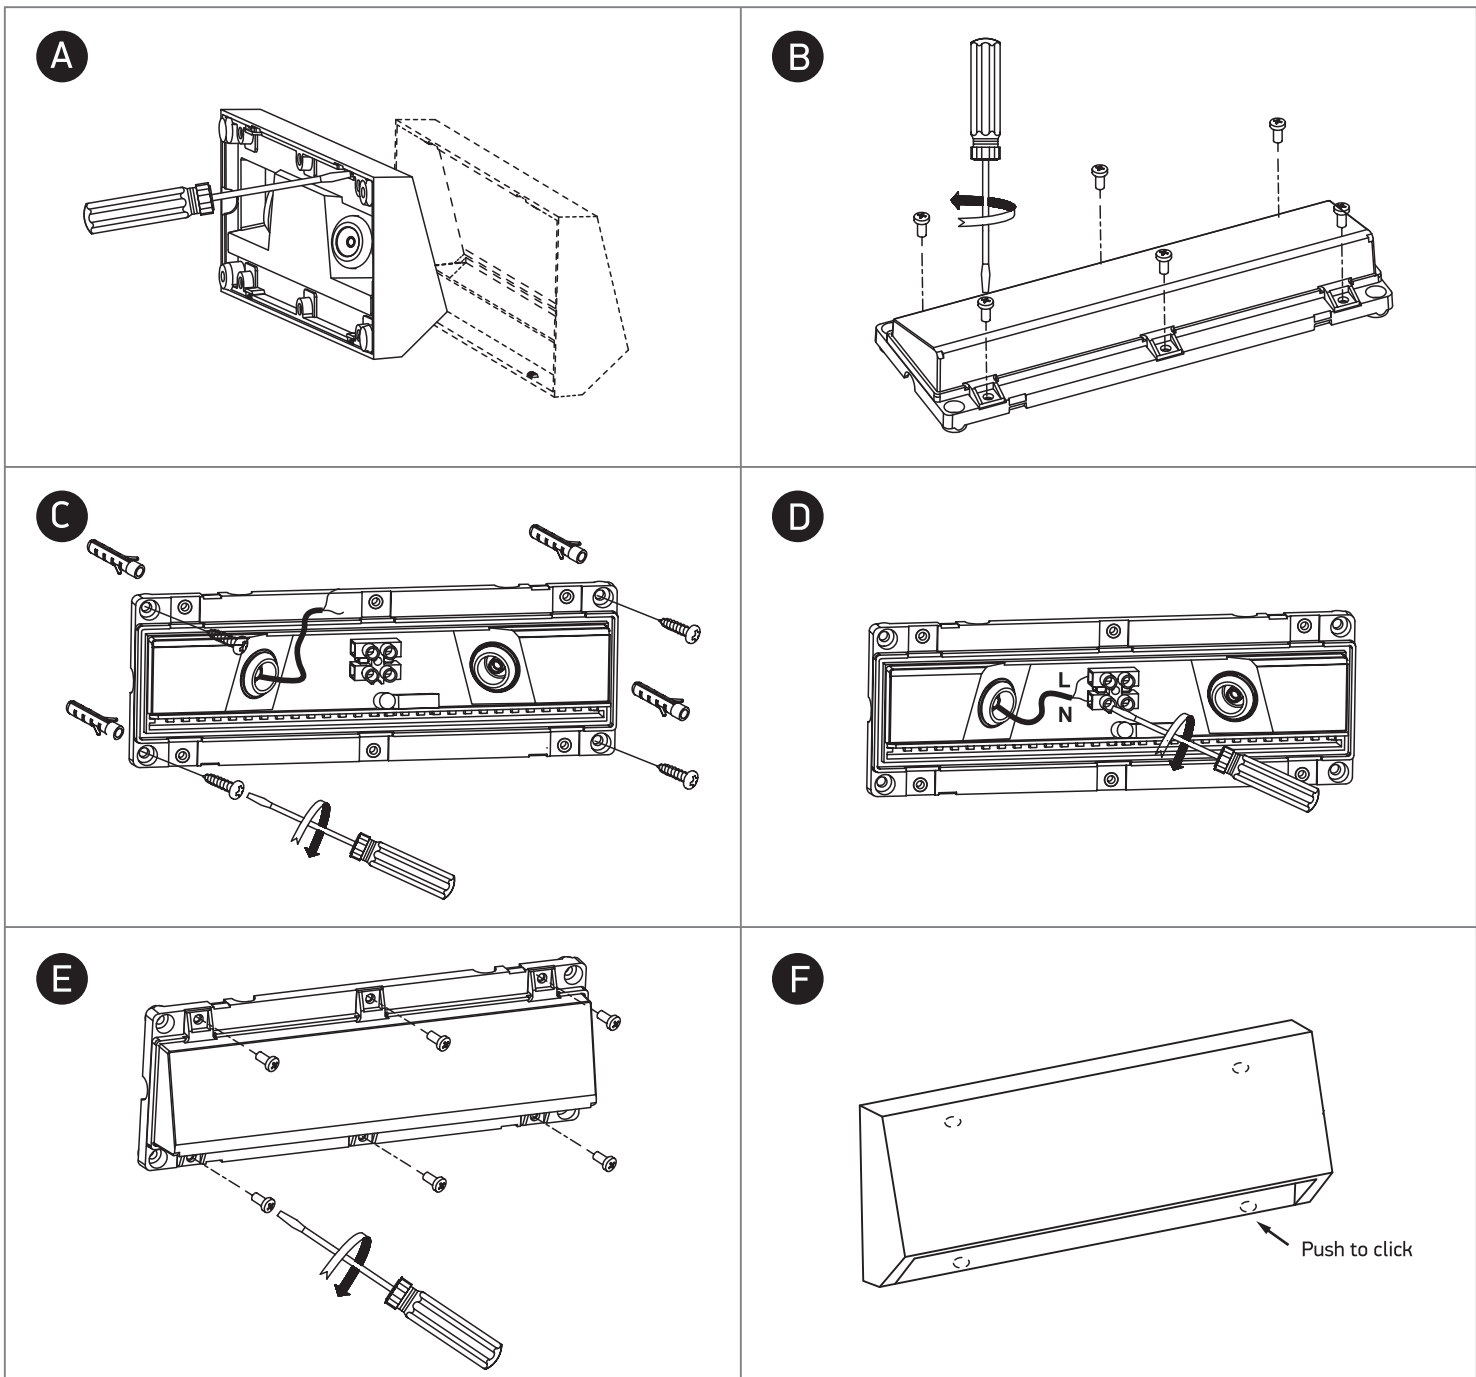

# INSTALLATION MANUAL

67386C

**ecolight**

**DARK  
LIGHT**

**one**  
LIGHT

230V | SMD 2835 | 4W | IP65 | ABS + PC

AC LED

80  
CRI