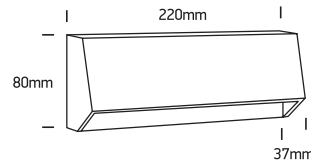

# INSTALLATION MANUAL

67386C

**ecolight**

**DARK  
LIGHT**

**one**  
LIGHT

230V | SMD 2835 | 4W | IP65 | ABS + PC

AC LED

80  
CRI