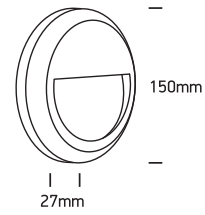

INSTALLATION MANUAL

67388A

ecolight

**DARK
LIGHT**

230V | SMD 2835 | 2W | IP65 | ABS + PC

one
LIGHT

Warnings:

1. Make sure that the product is installed properly before connecting to electricity.
2. Do not cover the fitting.
3. Maintenance and installation should only be carried out by a professional electrician.