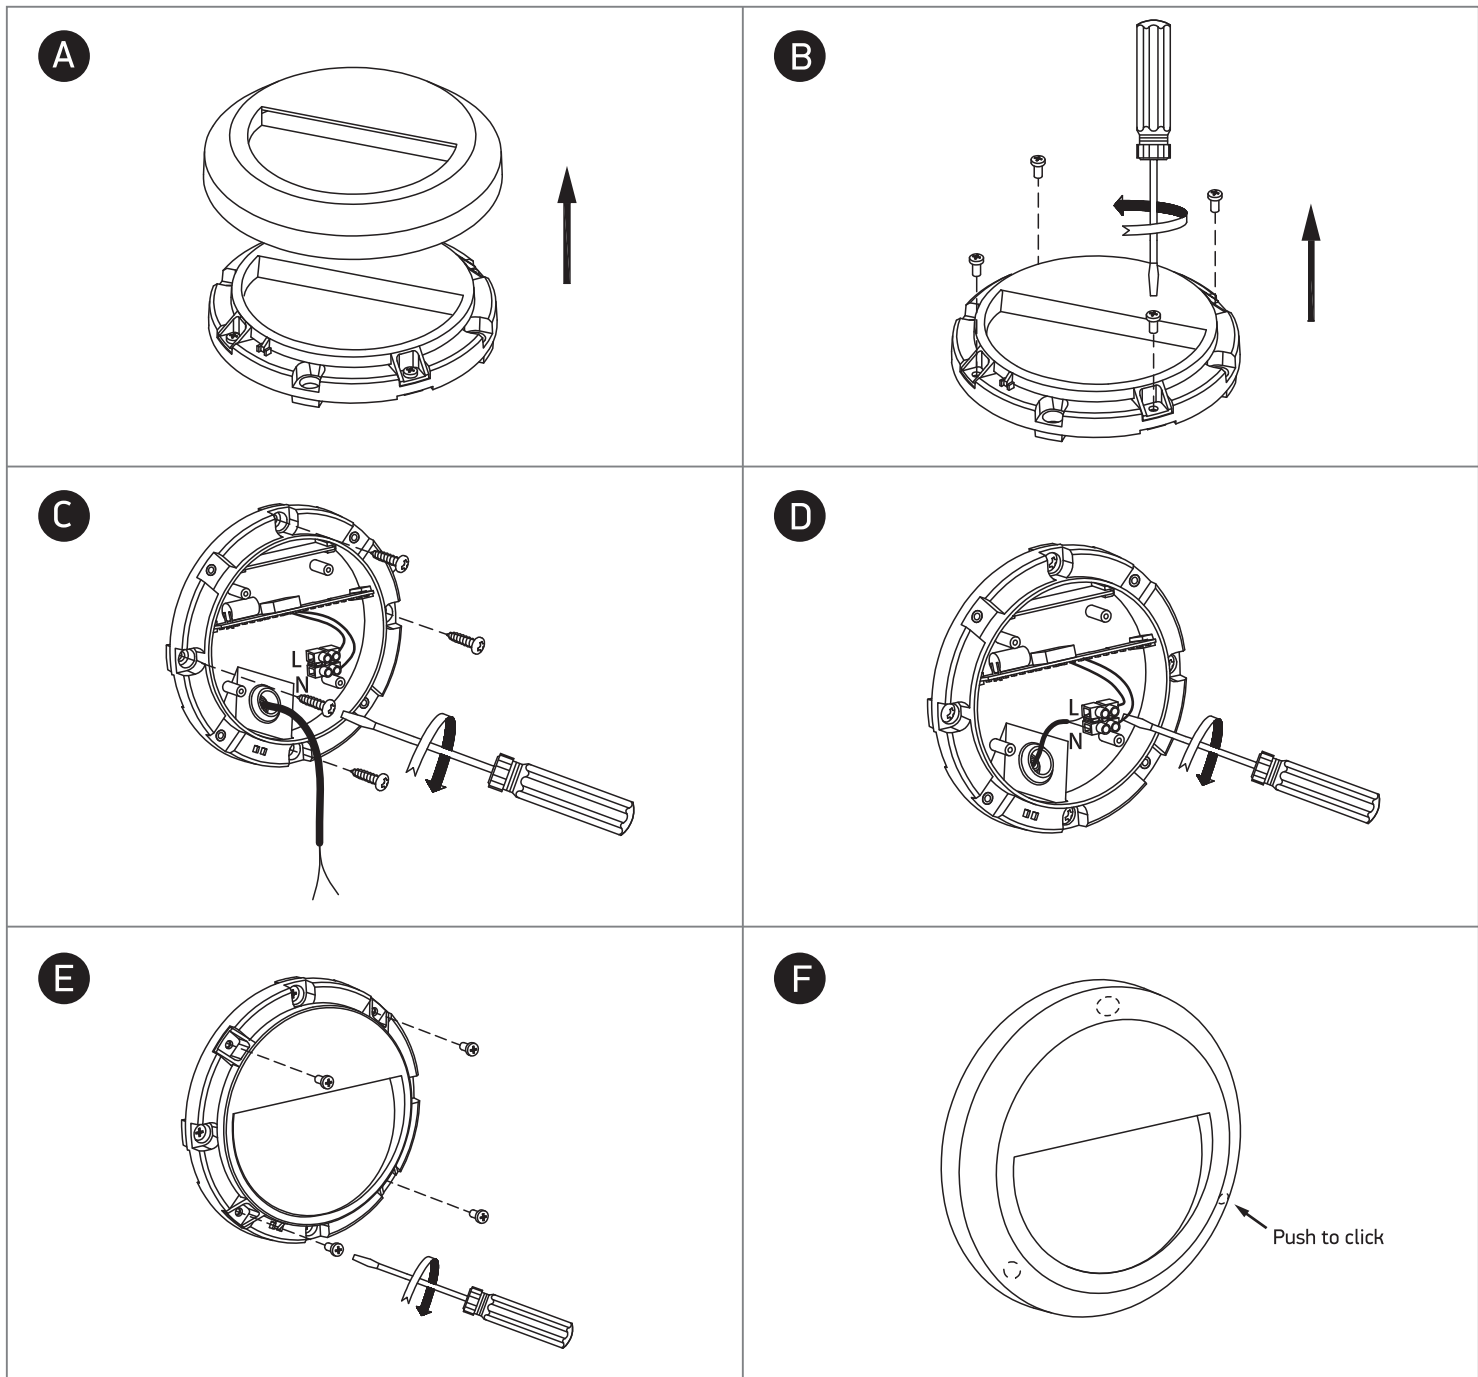

INSTALLATION MANUAL

67388A

ecolight

**DARK
LIGHT**

230V | SMD 2835 | 2W | IP65 | ABS + PC

one
LIGHT

Warnings:

1. Make sure that the product is installed properly before connecting to electricity.
2. Do not cover the fitting.
3. Maintenance and installation should only be carried out by a professional electrician.