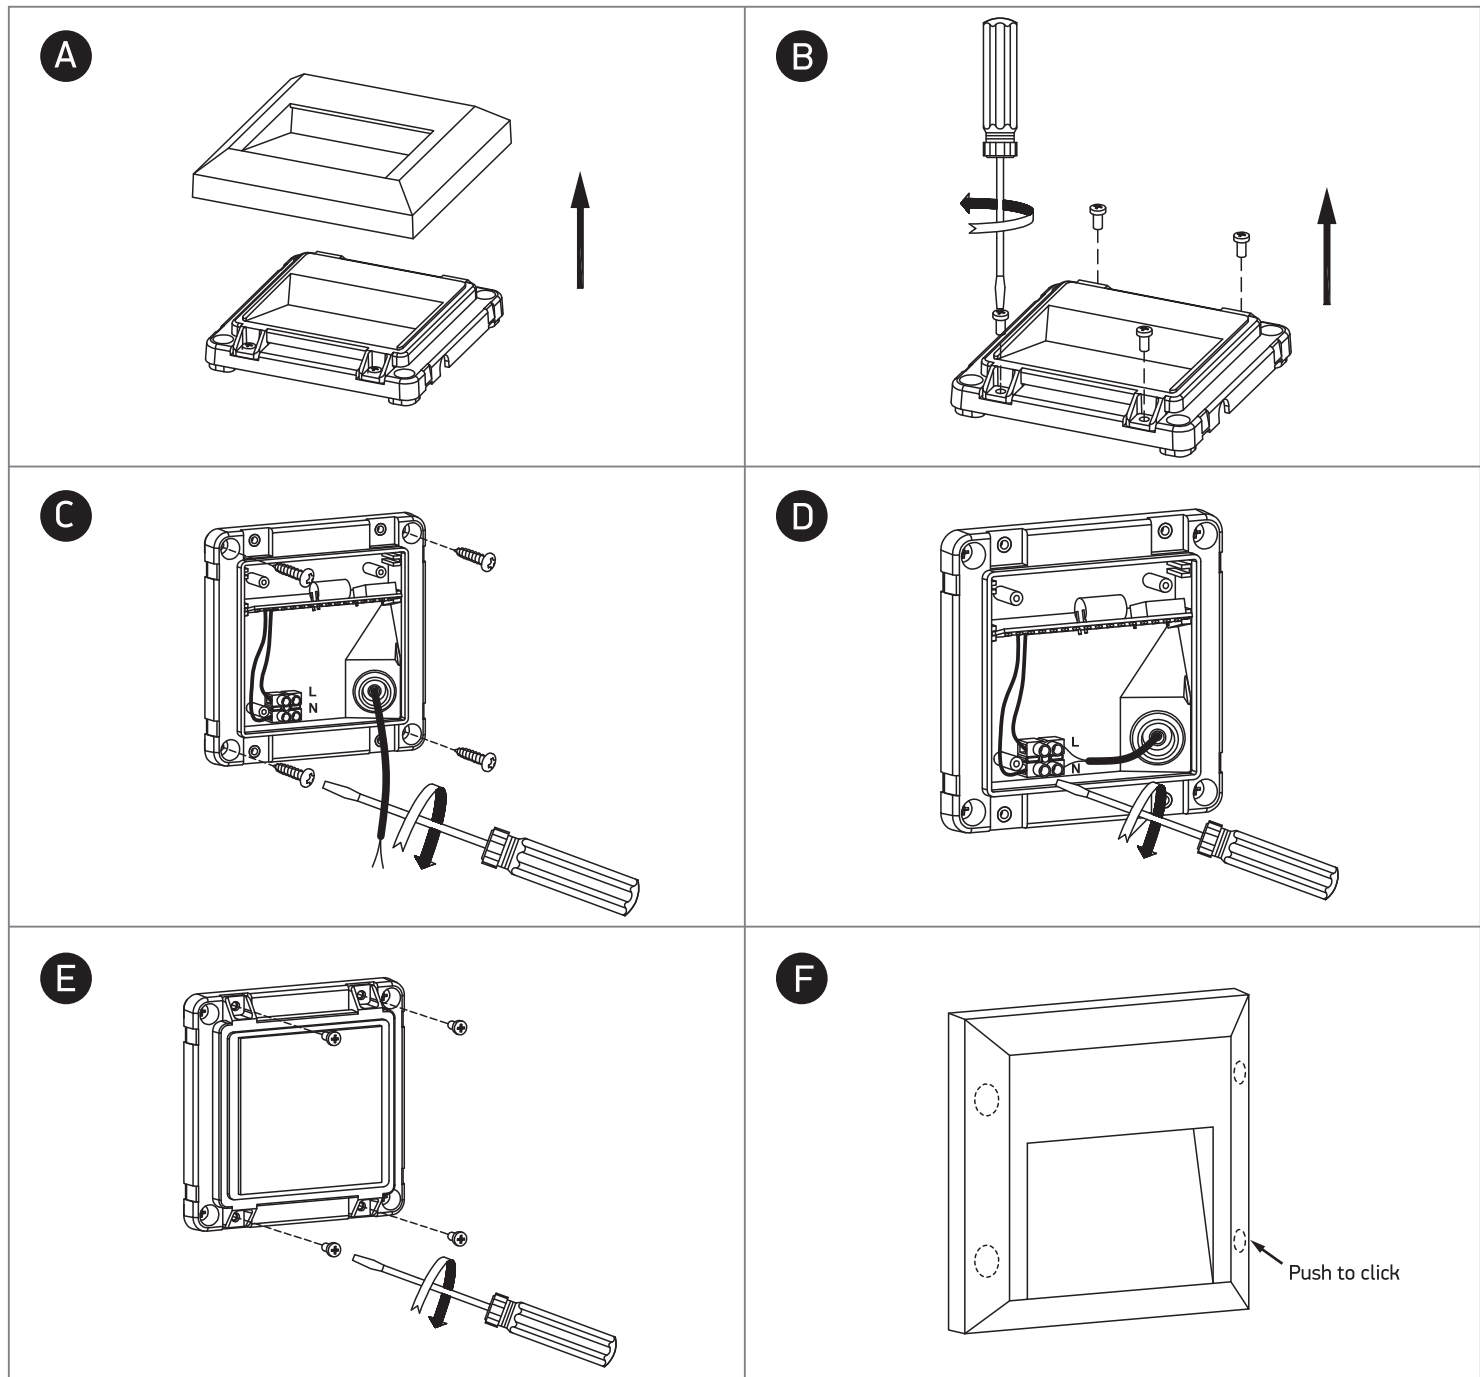

INSTALLATION MANUAL

67388B

ecolight

DARK
LIGHT

80
CRI

230V | SMD 2835 | 2W | IP65 | ABS + PC
AC LED.

one
LIGHT

Warnings: