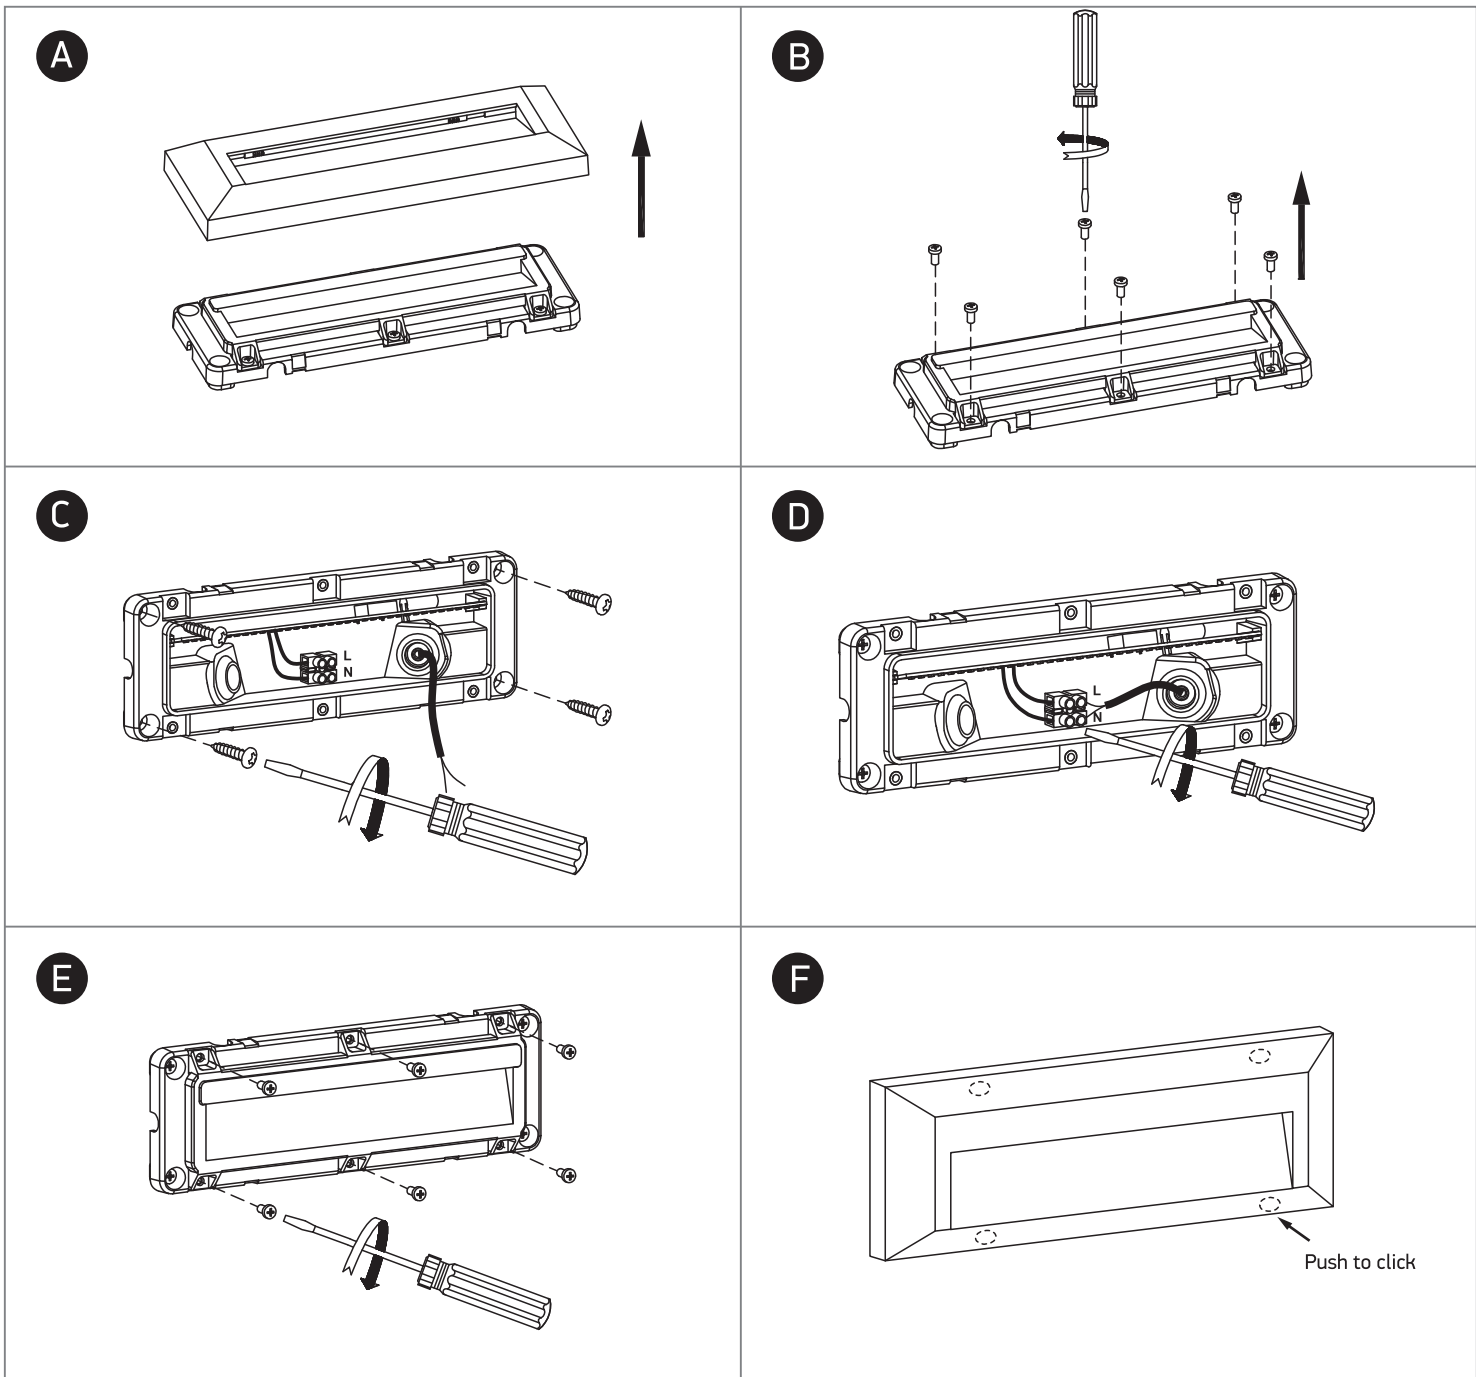

INSTALLATION MANUAL

67388C

ecolight

DARK LIGHT
IK⁰⁸

80
CRI

230V | SMD 2835 | 2W | IP65 | ABS+PC
AC LED.

one
LIGHT

Warnings: