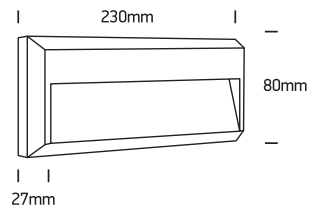

# INSTALLATION MANUAL

67388C

**ecolight**

DARK LIGHT  
IK<sup>08</sup>

80  
CRI

230V | SMD 2835 | 2W | IP65 | ABS+PC  
AC LED.

**one**  
LIGHT