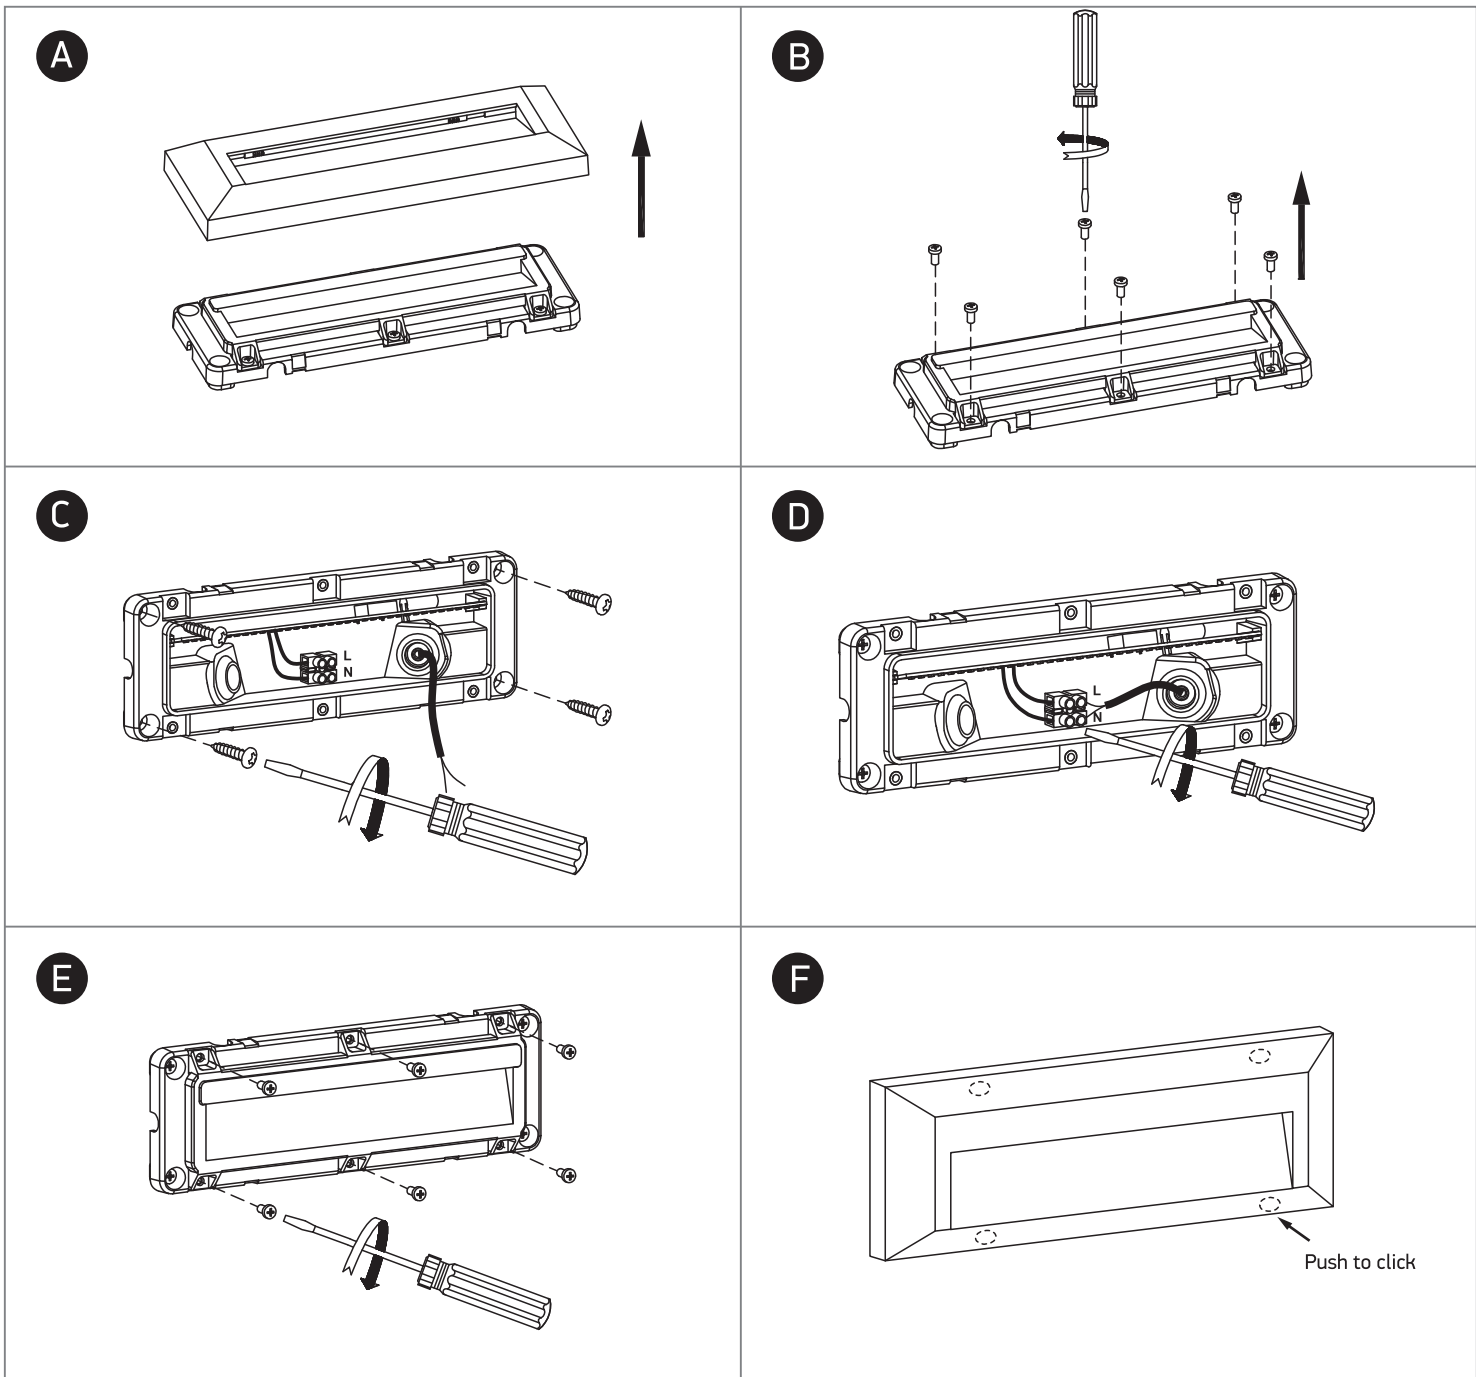

# INSTALLATION MANUAL

67388C

**ecolight**

DARK LIGHT  
IK<sup>08</sup>

80  
CRI

230V | SMD 2835 | 2W | IP65 | ABS+PC  
AC LED.

**one**  
LIGHT