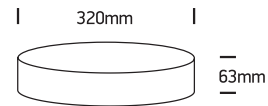

INSTALLATION MANUAL

67390

ecolight

230V | SMD 2835 | 21W | IP65 | ABS + PC
Complete with 500mA driver.

**80
CRI**
one
LIGHT

Warnings:

1. Make sure that the product is installed properly before connecting to electricity.
2. Do not cover the fitting.
3. Maintenance and installation should only be carried out by a professional electrician.