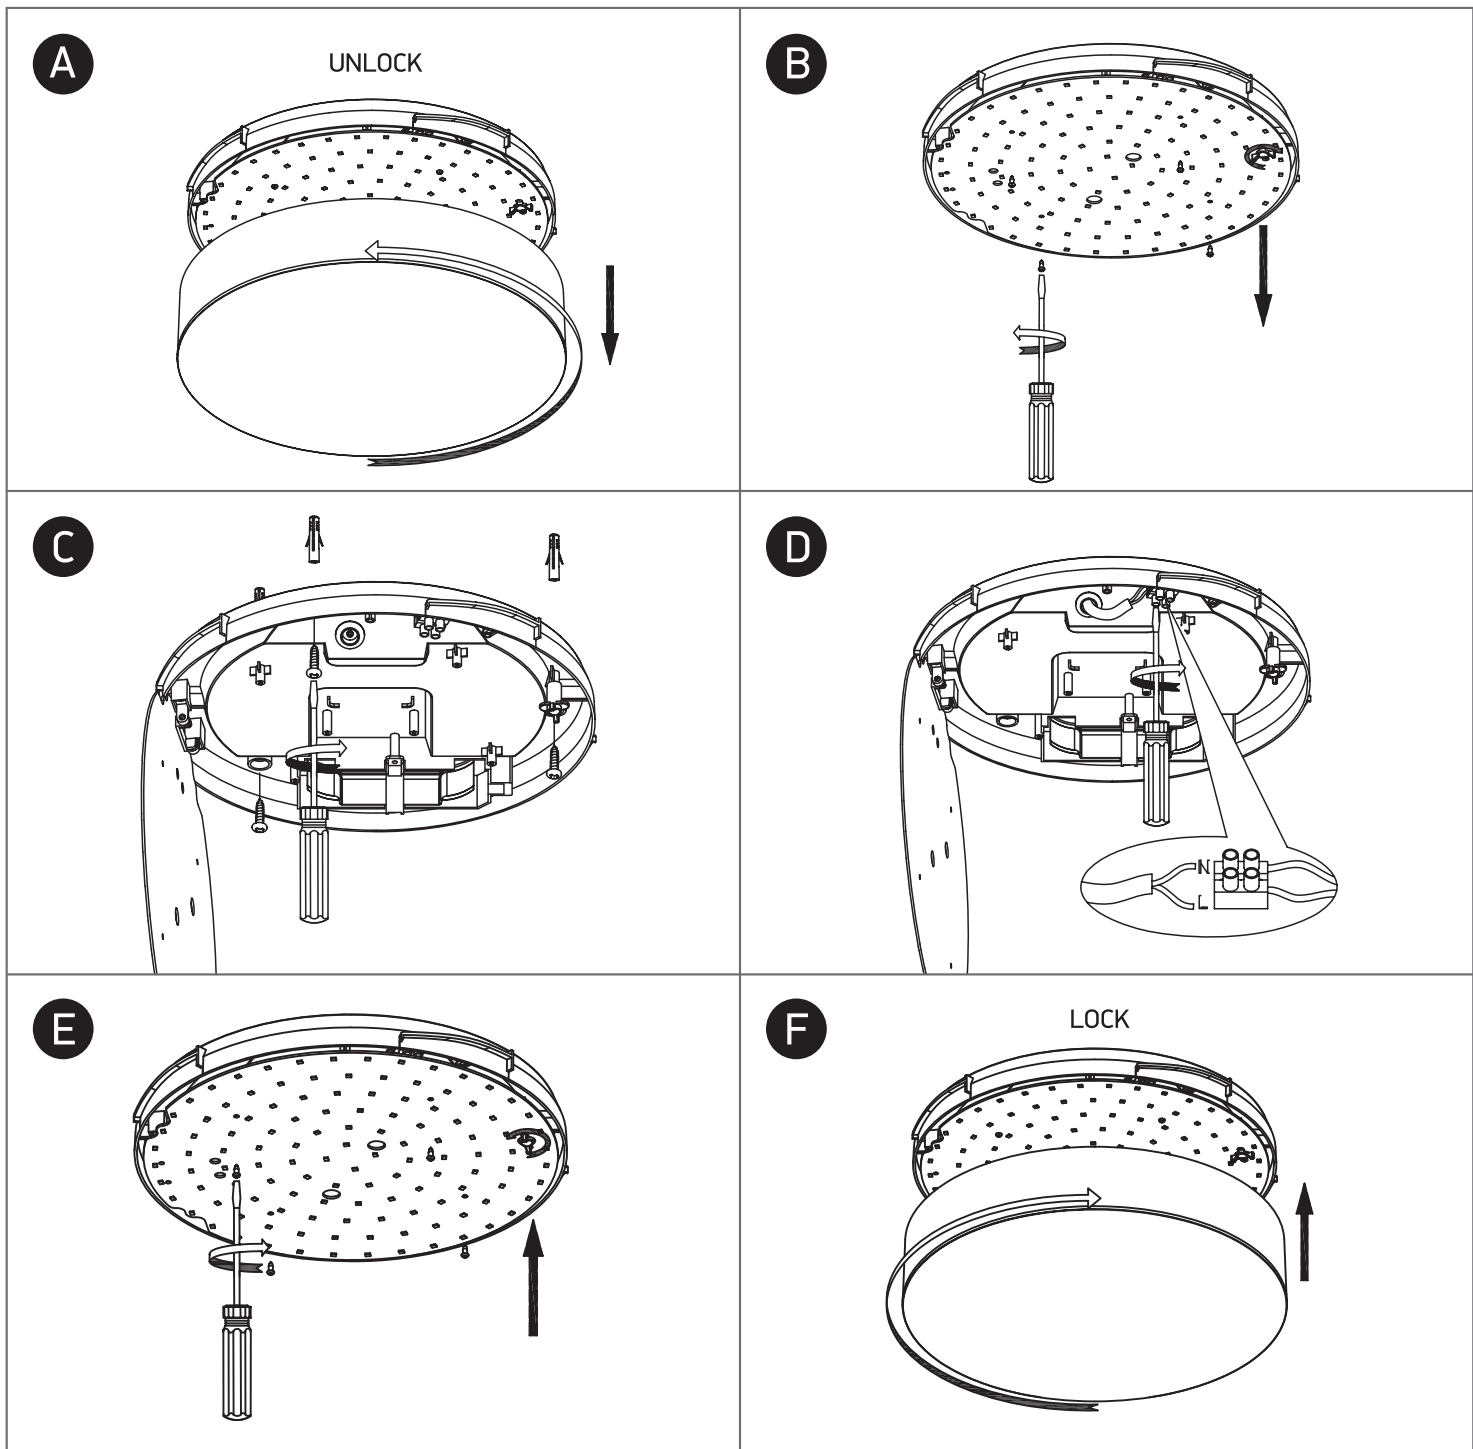

INSTALLATION MANUAL

67390

ecolight

230V | SMD 2835 | 21W | IP65 | ABS + PC
Complete with 500mA driver.

**80
CRI**
one
LIGHT

Warnings:

1. Make sure that the product is installed properly before connecting to electricity.
2. Do not cover the fitting.
3. Maintenance and installation should only be carried out by a professional electrician.