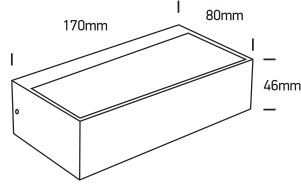

INSTALLATION MANUAL

67392

ecolight

230V | SMD 2835 | 7W | IP65 | ABS + PC
Complete with 500mA driver.

one
LIGHT

Warnings:

1. Make sure that the product is installed properly before connecting to electricity.
2. Do not cover the fitting.
3. Maintenance and installation should only be carried out by a professional electrician.