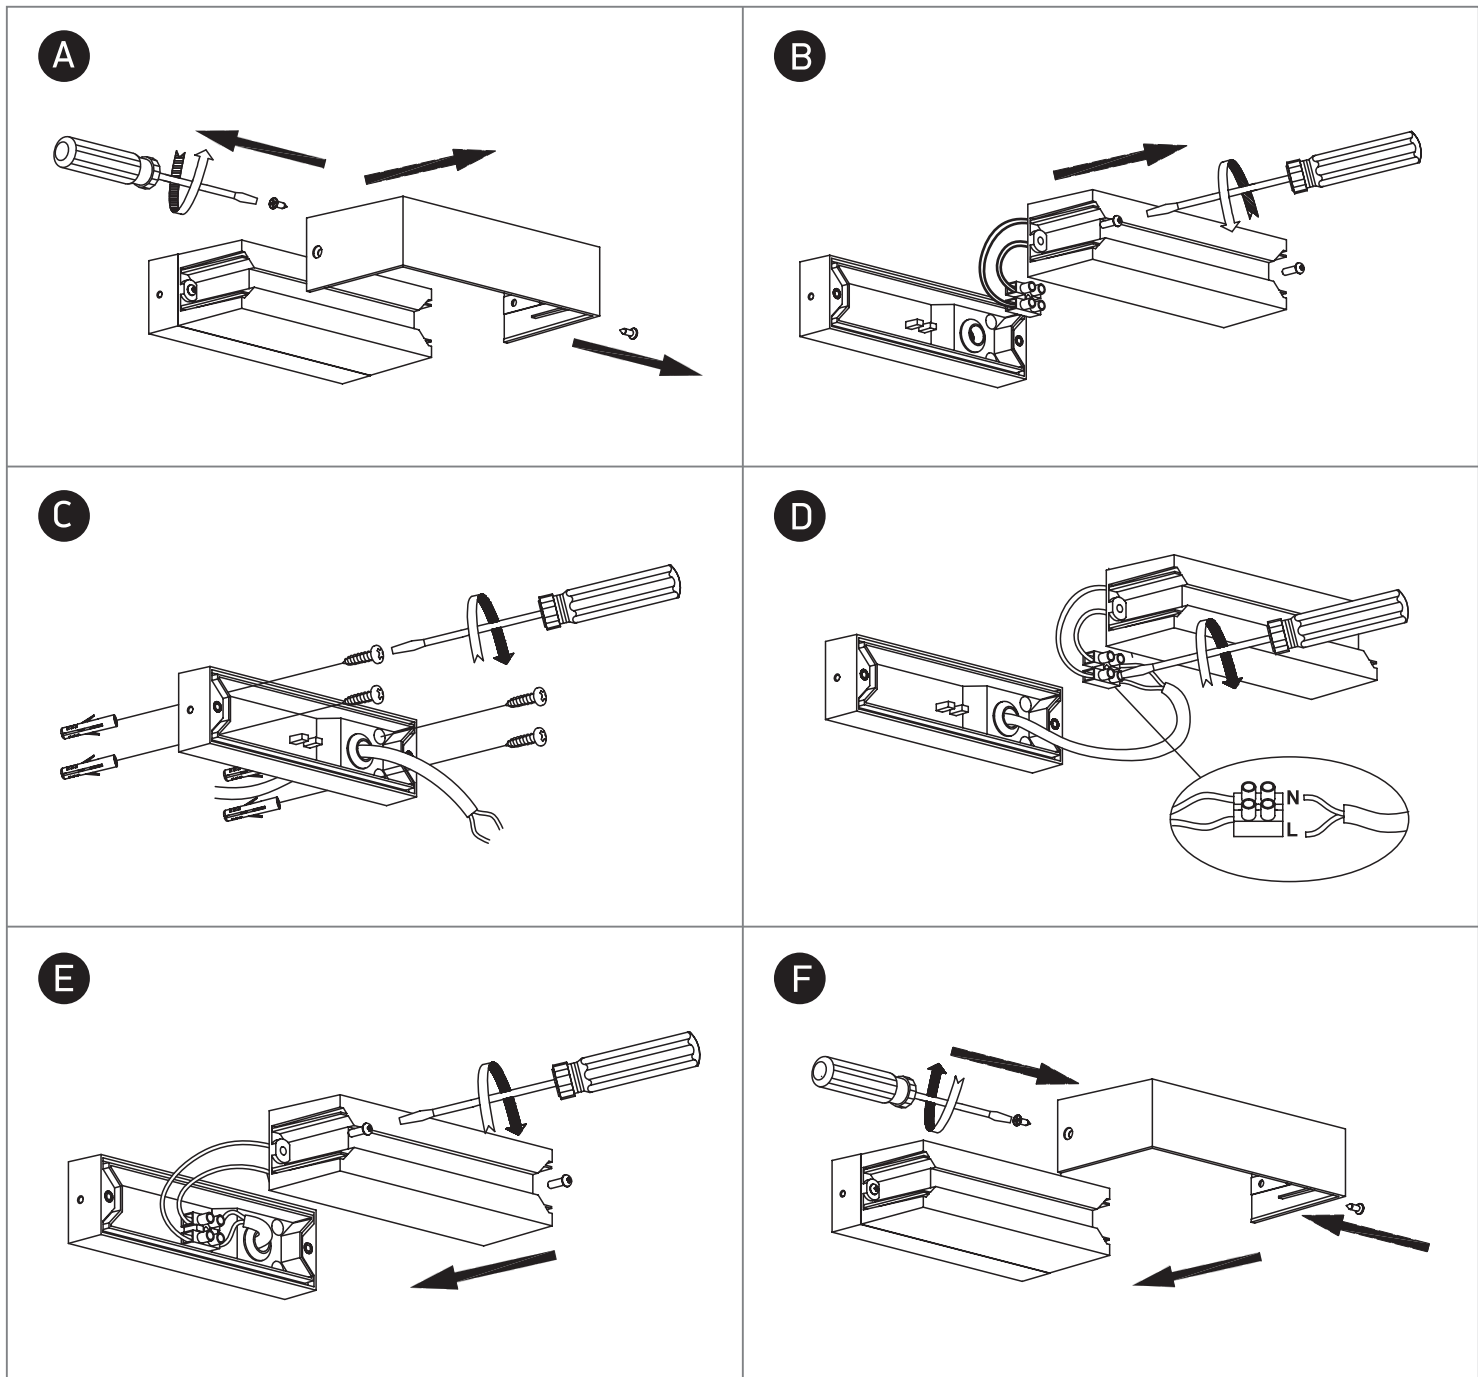

INSTALLATION MANUAL

67392

ecolight

230V | SMD 2835 | 7W | IP65 | ABS + PC
Complete with 500mA driver.

one
LIGHT

Warnings:

1. Make sure that the product is installed properly before connecting to electricity.
2. Do not cover the fitting.
3. Maintenance and installation should only be carried out by a professional electrician.