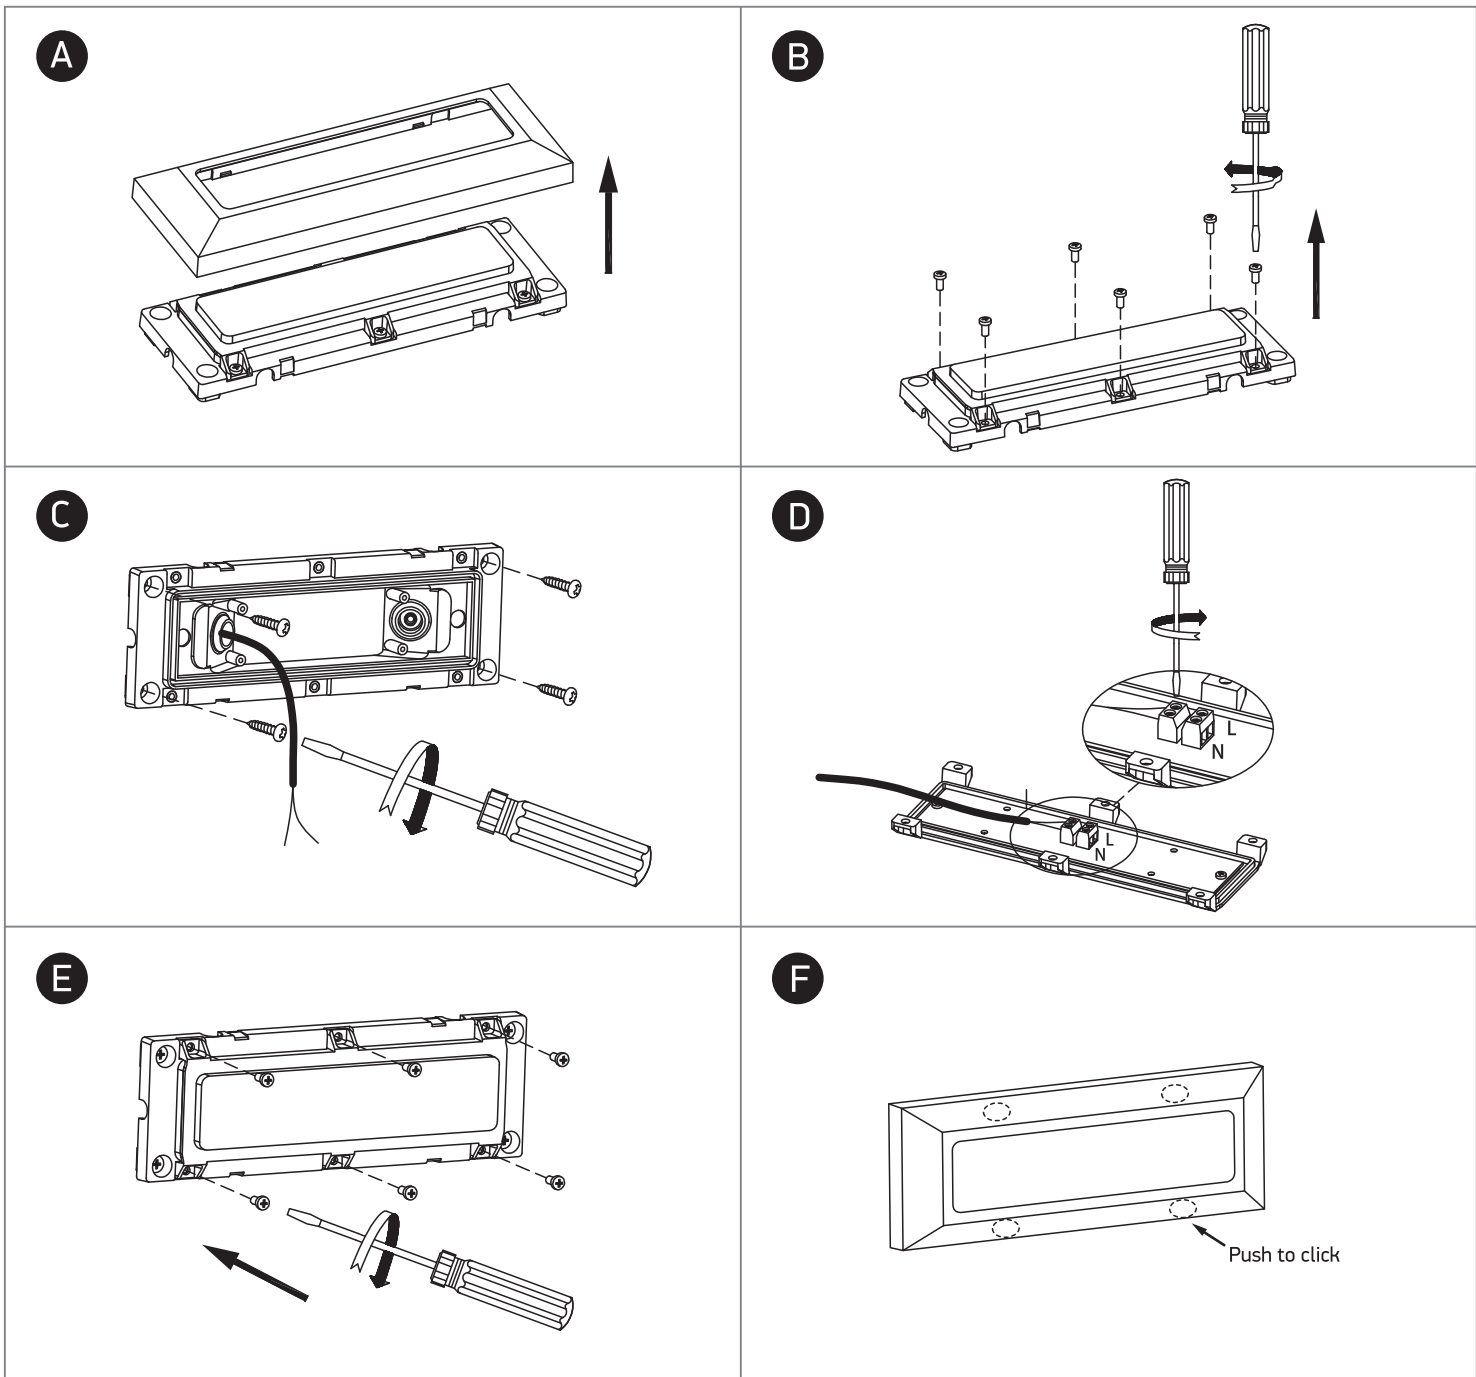

INSTALLATION MANUAL

67394

ecolight
IK⁰⁸
one
LIGHT

230V | SMD 2835 | 3,5W | IP65 | ABS + PC

AC LED

80
CRI

Warnings:

1. Make sure that the product is installed properly before connecting to electricity.
2. Do not cover the fitting.
3. Maintenance and installation should only be carried out by a professional electrician.