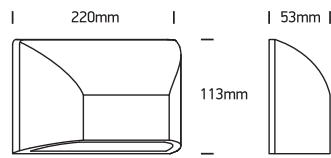

INSTALLATION MANUAL

67396

ecolight

80

CRI

230V | SMD 2835 | 6W | IP65 | ABS + PC

Warnings:

1. Make sure that the product is installed properly before connecting to electricity.
2. Do not cover the fitting.
3. Maintenance and installation should only be carried out by a professional electrician.