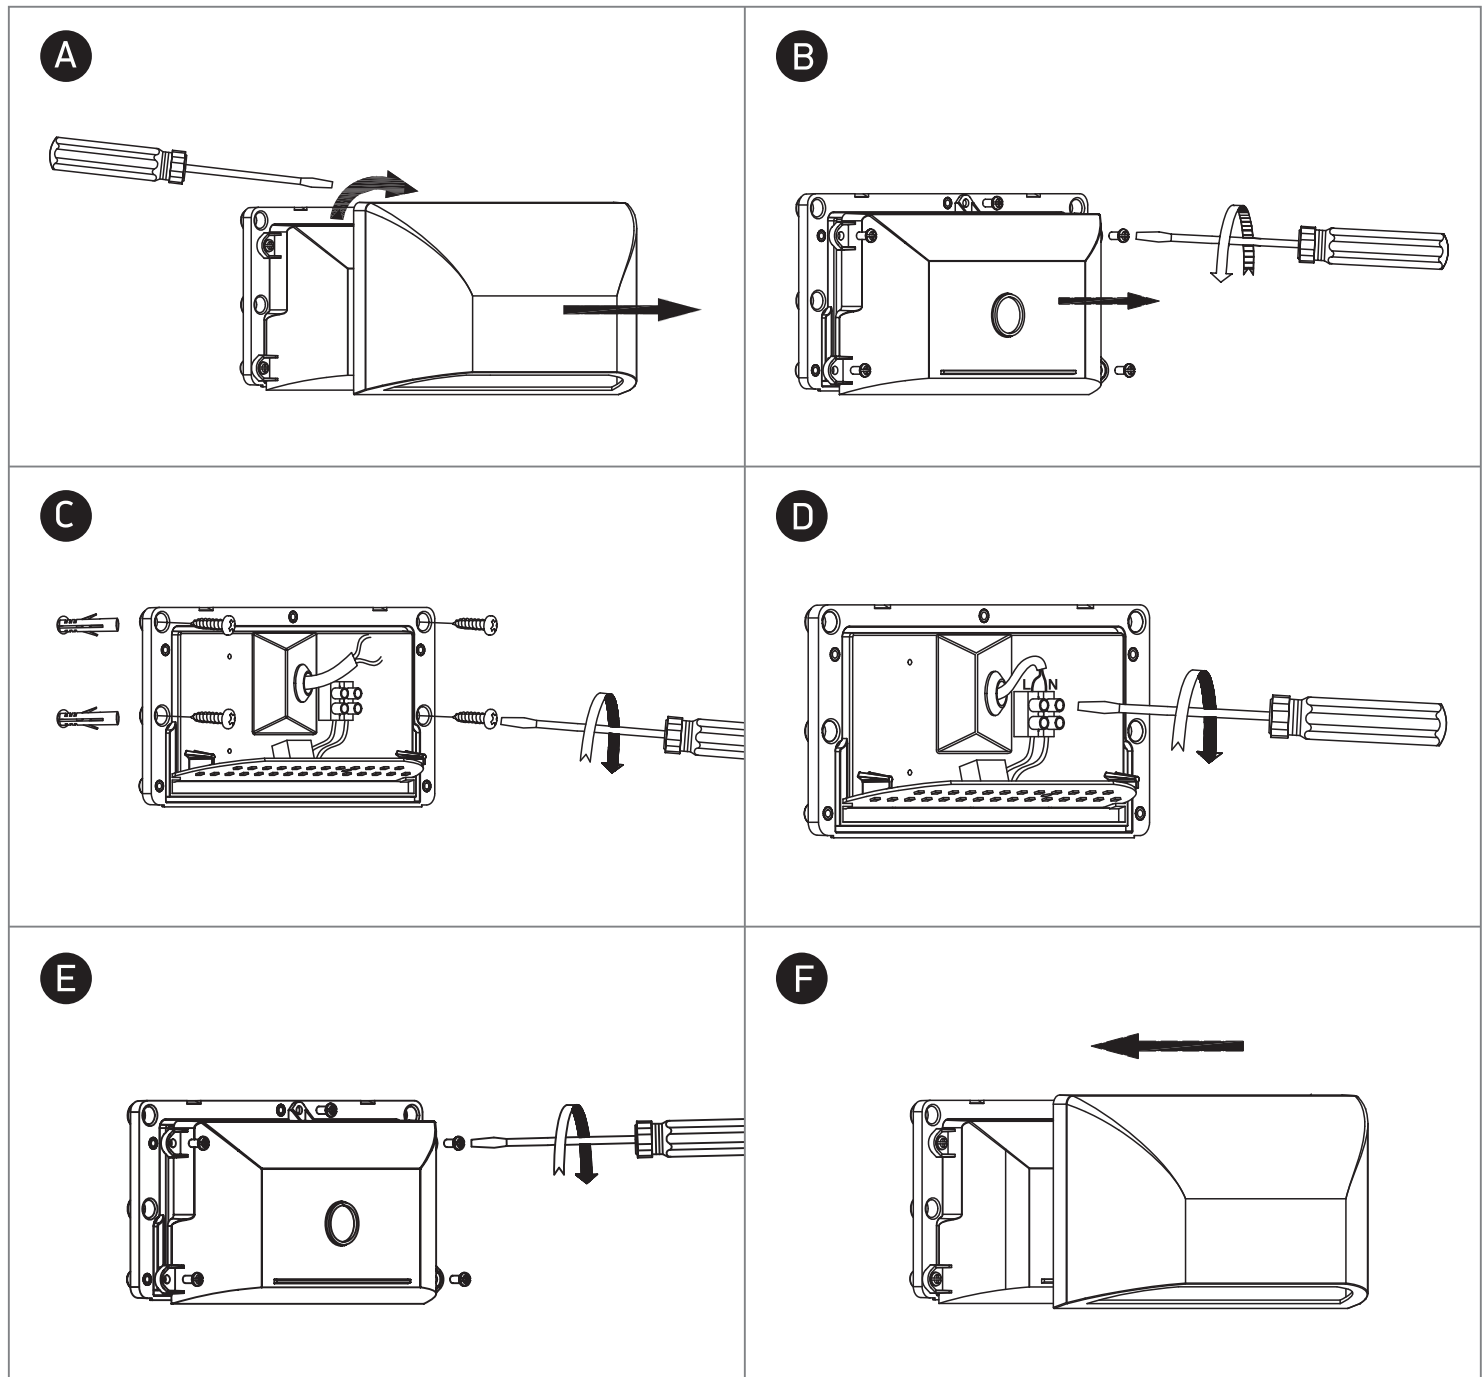

INSTALLATION MANUAL

67396

ecolight

80

CRI

230V | SMD 2835 | 6W | IP65 | ABS + PC

Warnings:

1. Make sure that the product is installed properly before connecting to electricity.
2. Do not cover the fitting.
3. Maintenance and installation should only be carried out by a professional electrician.