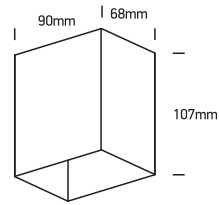

INSTALLATION MANUAL

67398

ecolight

100-240V | 3W | IP54 | Die cast
Complete with 350mA driver.

80
CRI

Warnings:

1. Make sure that the product is installed properly before connecting to electricity.
2. Do not cover the fitting.
3. Maintenance and installation should only be carried out by a professional electrician.