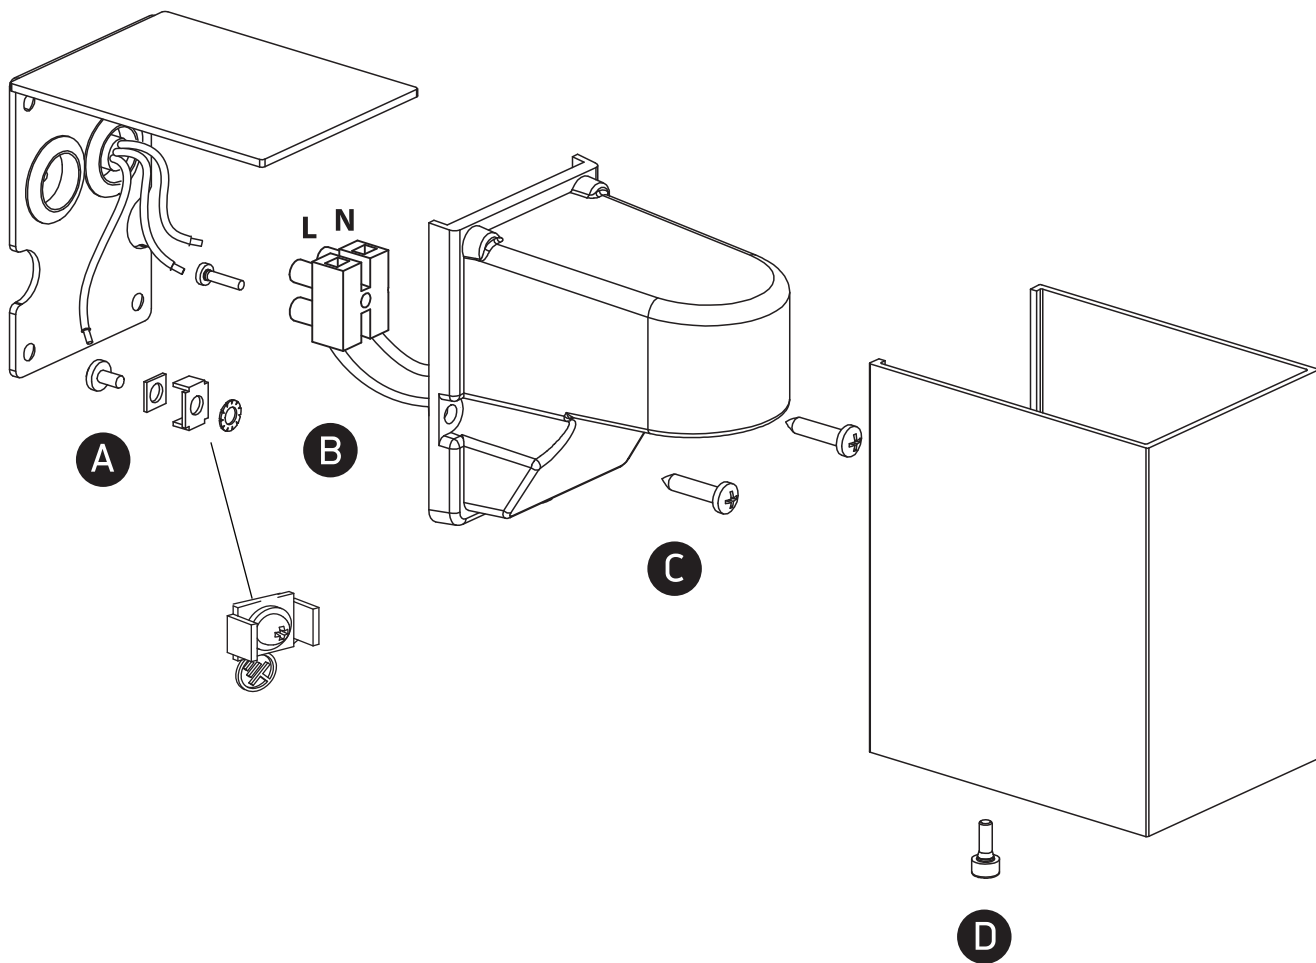

INSTALLATION MANUAL

67398

ecolight

100-240V | 3W | IP54 | Die cast
Complete with 350mA driver.

80
CRI

Warnings:

1. Make sure that the product is installed properly before connecting to electricity.
2. Do not cover the fitting.
3. Maintenance and installation should only be carried out by a professional electrician.