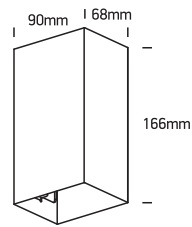

INSTALLATION MANUAL

67398A

ecolight

100-240V | 2x3W | IP54 | Die cast
Complete with 350mA driver.

80
CRI

Warnings:

1. Make sure that the product is installed properly before connecting to electricity.
2. Do not cover the fitting.
3. Maintenance and installation should only be carried out by a professional electrician.