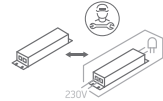

INSTALLATION MANUAL

67398A

ecolight

100-240V | 2x3W | IP54 | Die cast
Complete with 350mA driver.

80
CRI

Warnings:

1. Make sure that the product is installed properly before connecting to electricity.
2. Do not cover the fitting.
3. Maintenance and installation should only be carried out by a professional electrician.