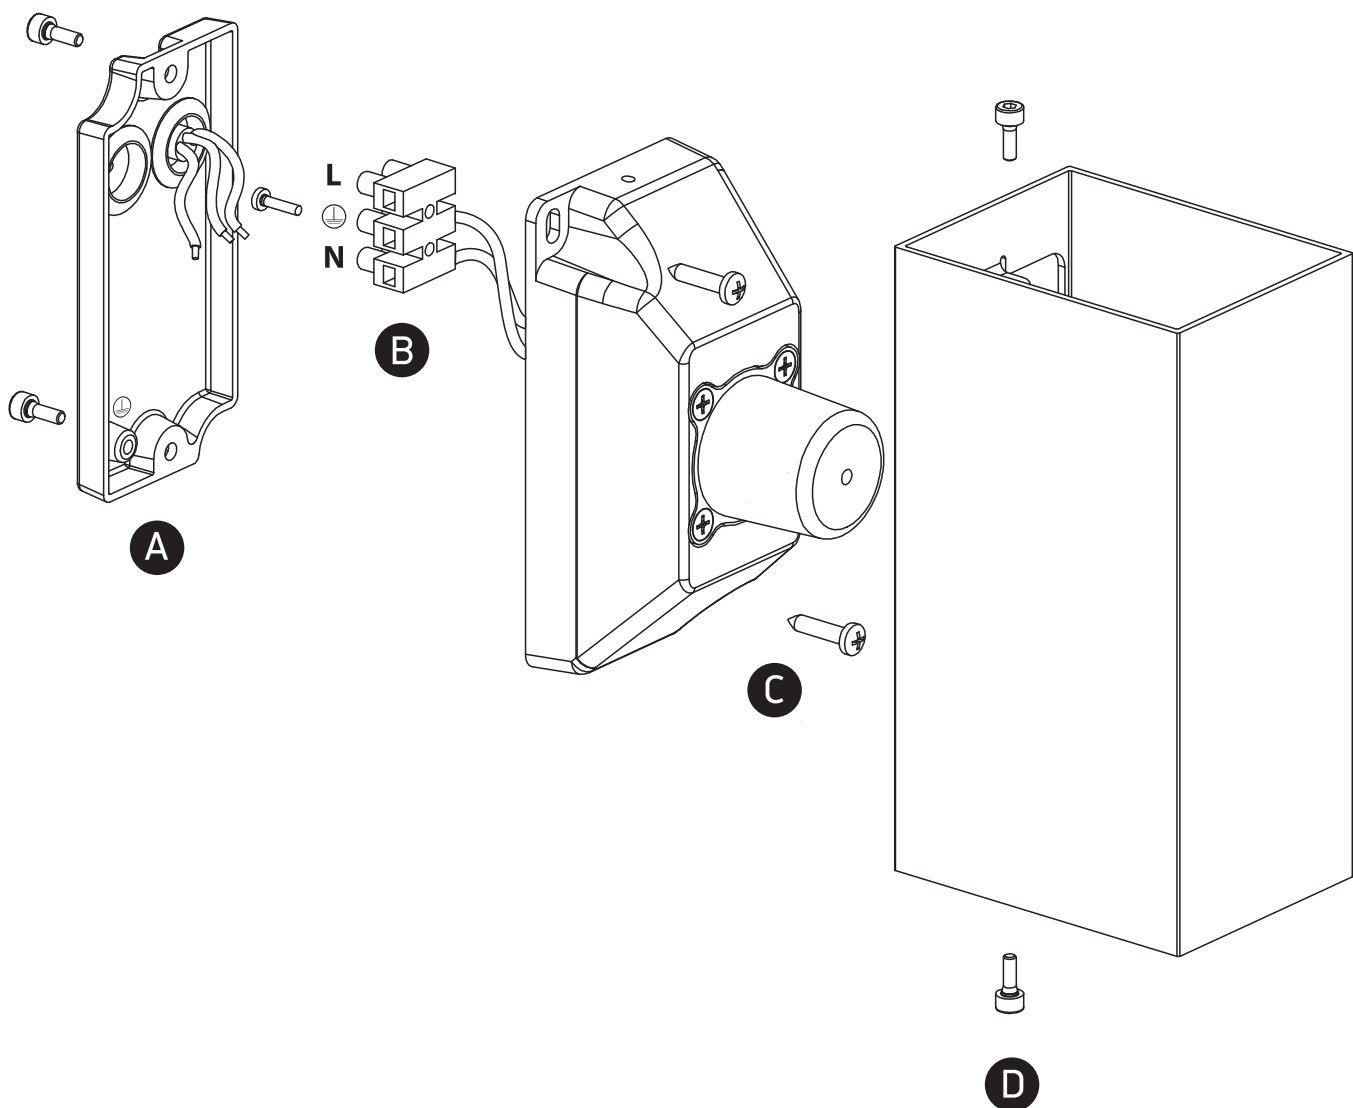

INSTALLATION MANUAL

67398A

ecolight

100-240V | 2x3W | IP54 | Die cast
Complete with 350mA driver.

80
CRI

Warnings:

1. Make sure that the product is installed properly before connecting to electricity.
2. Do not cover the fitting.
3. Maintenance and installation should only be carried out by a professional electrician.