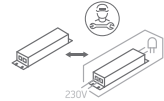

INSTALLATION MANUAL

67398A

ecolight

100-240V | 2x3W | IP54 | Die cast
Complete with 350mA driver.

80
CRI

Warnings:

1. Make sure that the product is installed properly before connecting to electricity.
2. Do not cover the fitting.
3. Maintenance and installation should only be carried out by a professional electrician.