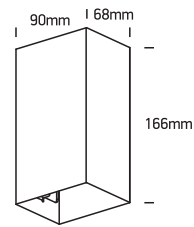

INSTALLATION MANUAL

67398A

ecolight

100-240V | 2x3W | IP54 | Die cast
Complete with 350mA driver.

80
CRI

Warnings:

1. Make sure that the product is installed properly before connecting to electricity.
2. Do not cover the fitting.
3. Maintenance and installation should only be carried out by a professional electrician.