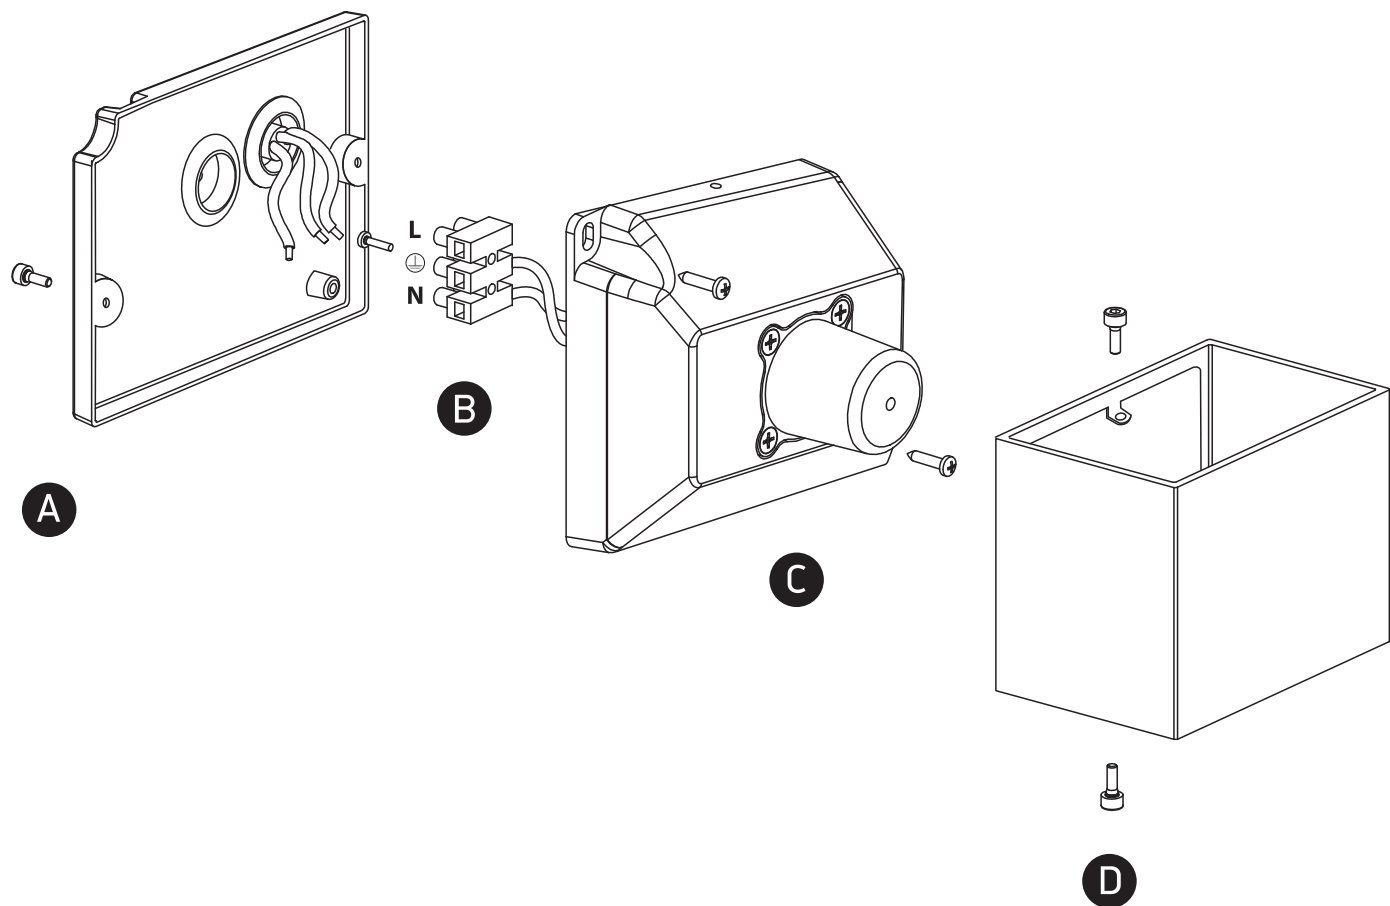

# INSTALLATION MANUAL

67398C

**ecolight**

100-240V | LED | 2x3W | IP54 | Die cast  
Complete with 350mA driver.

**80 CRI**

**one**  
LIGHT