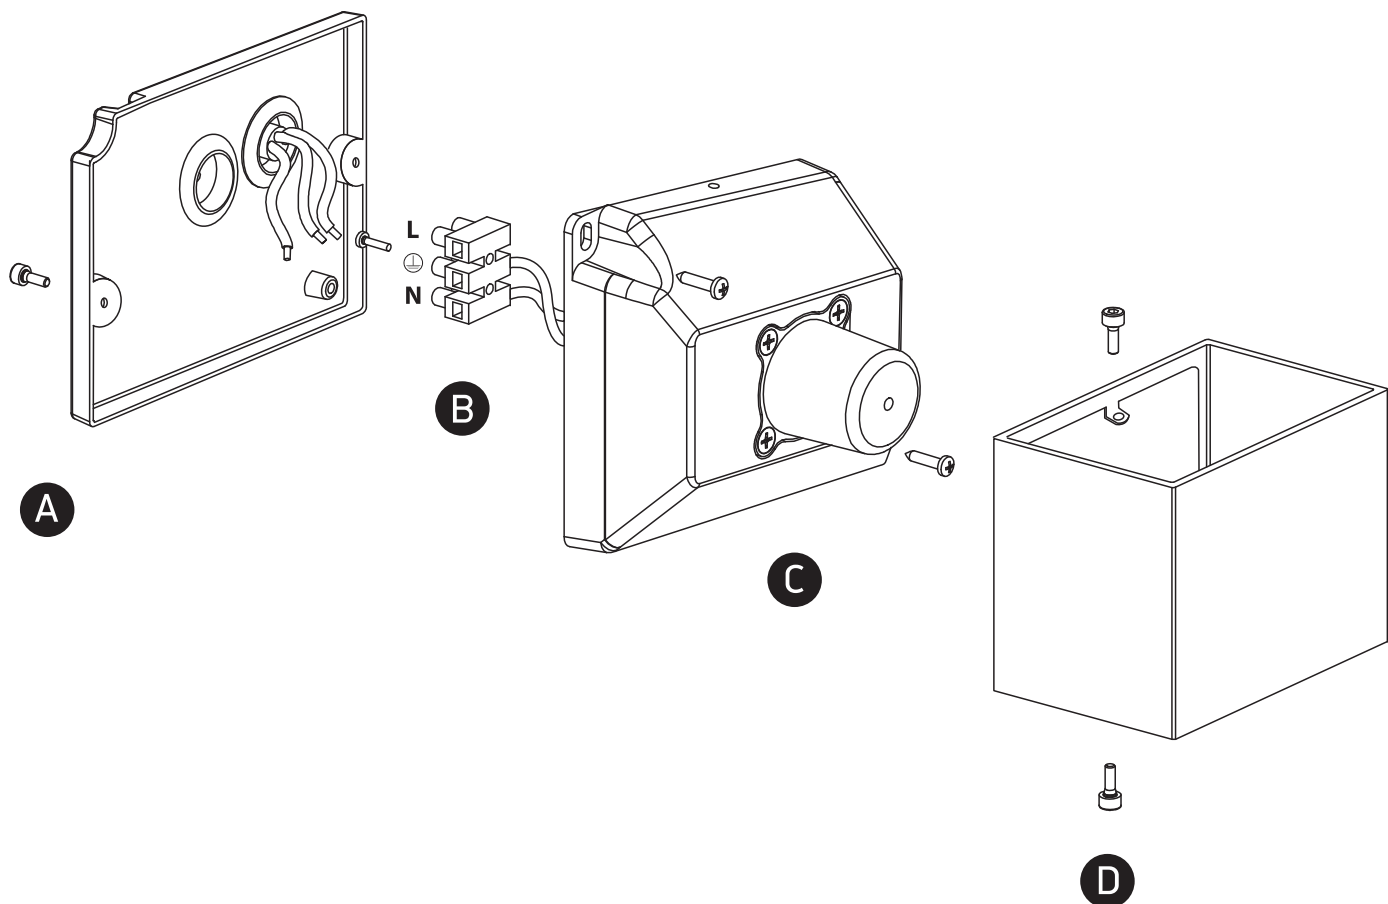

INSTALLATION MANUAL

67398C

ecolight

100-240V | LED | 2x3W | IP54 | Die cast
Complete with 350mA driver.

80 CRI

one
LIGHT

Warnings:

1. Make sure that the product is installed properly before connecting to electricity.
2. Do not cover the fitting.
3. Maintenance and installation should only be carried out by a professional electrician.