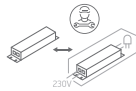

INSTALLATION MANUAL

67398C

ecolight

100-240V | LED | 2x3W | IP54 | Die cast
Complete with 350mA driver.

80 CRI

one
LIGHT

Warnings:

1. Make sure that the product is installed properly before connecting to electricity.
2. Do not cover the fitting.
3. Maintenance and installation should only be carried out by a professional electrician.