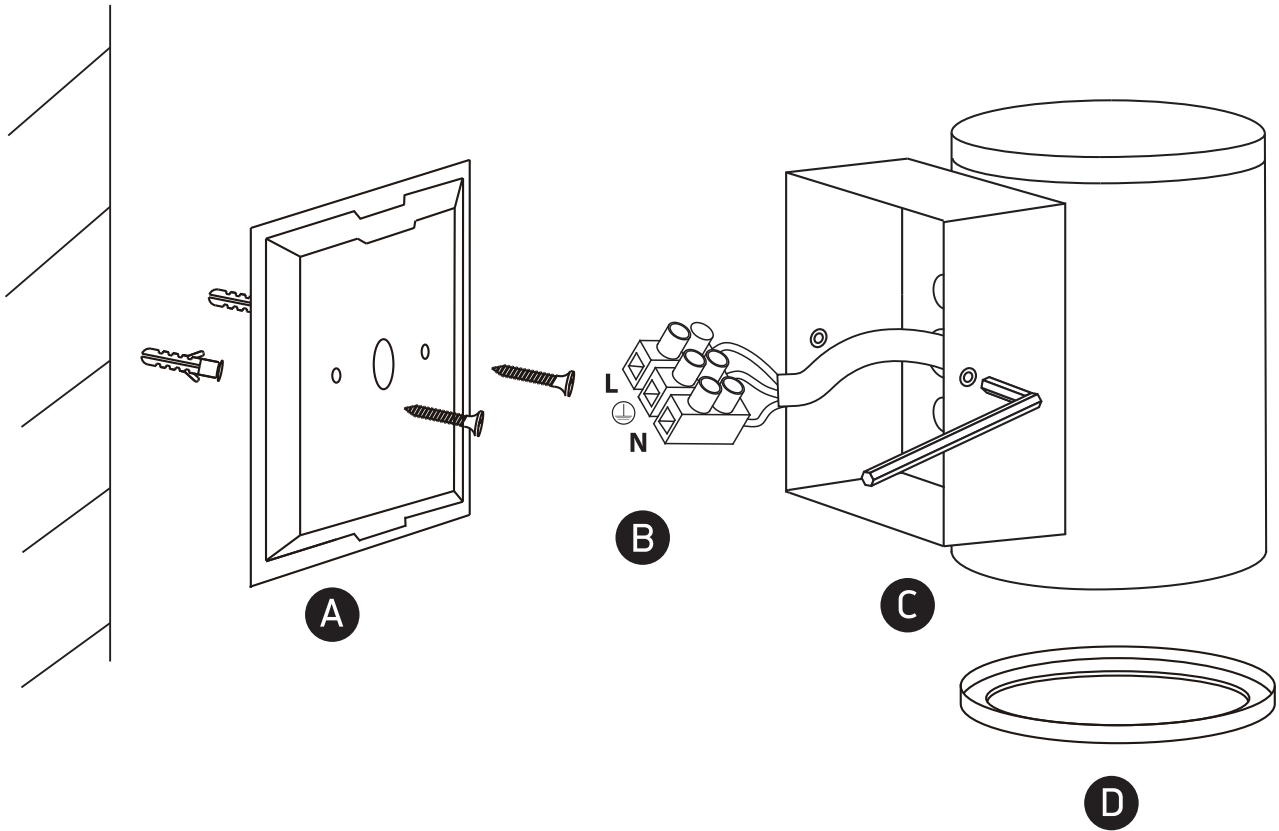

# INSTALLATION MANUAL

67400A

100-240V | MR16 | GU10 | 10W | IP54 | Die cast