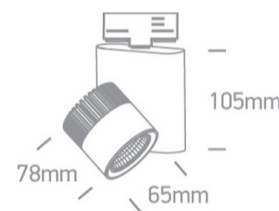

09 Track Lights>The COB Dark Light Range

65610AT/W/W

10W COB LED track spot with, ideal for shops and showrooms.

Supplied with electronic high frequency control driver as standard.

Complies with standard EN60598-1 and any other specific standards.

Downloads

Dimensions

Gallery

Related items

40002A/W

40003A/W

Physical Specification

Item Group

Material

Aluminium

Shape

Circular

Height

78mm

Diameter

65mm

Packing Info

Box Length	11,5cm
Box Width	10cm
Box Height	16,5cm
Box Weight	0.610kg
Pcs/Carton	20
Barcode	5291889047490
HS Code	9405409900

Certification & Warranty

Warranty	2 Years
Weee Directive	Yes

switch to
one light!