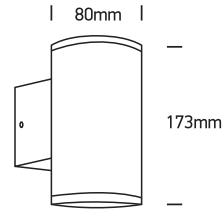

# INSTALLATION MANUAL

67400B

100-240V | MR16 | GU10 | 2x10W | IP54 | Die cast