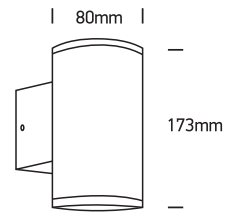

INSTALLATION MANUAL

67400B

100-240V | MR16 | GU10 | 2x10W | IP54 | Die cast

Warnings:

1. Make sure that the product is installed properly before connecting to electricity.
2. Do not cover the fitting.
3. Maintenance and installation should only be carried out by a professional electrician.