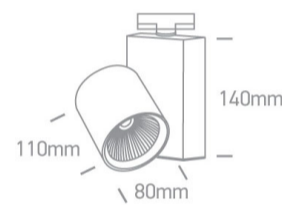

09 Track Lights&gt;The COB Track Light Range Aluminium

**65611NT/W/C**

15W track spot with COB LED, ideal for shops and showrooms.

Complete with driver.

Complies with standard EN60598-1 and any other specific standards.

## Dimensions

White

Material

Aluminium

Shape

Circular

Height

110mm

Diameter	80mm
Track mounted	Yes
Indoor	Yes
Adjustable	2 Directions