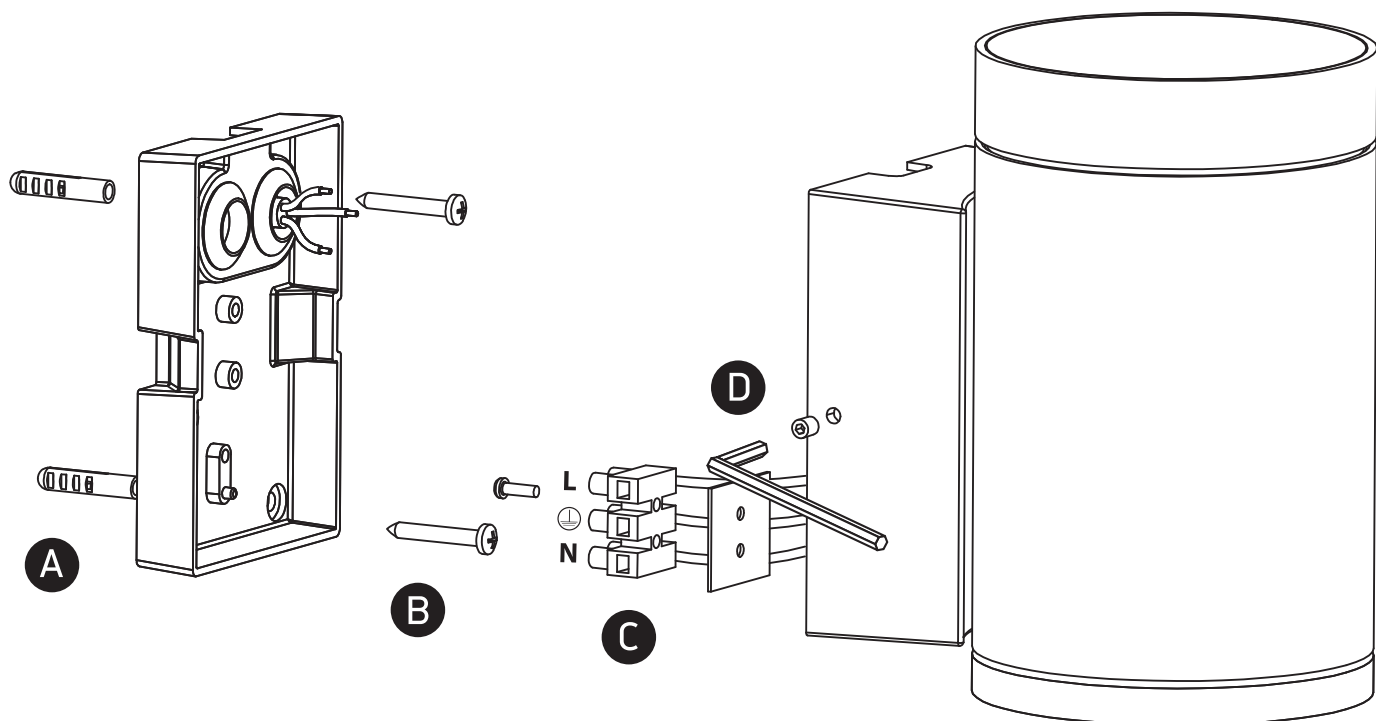

INSTALLATION MANUAL

67400D

100-240V | PAR30 | E27 | 20W | IP65 | Die cast

Warnings:

1. Make sure that the product is installed properly before connecting to electricity.
2. Do not cover the fitting.
3. Maintenance and installation should only be carried out by a professional electrician.