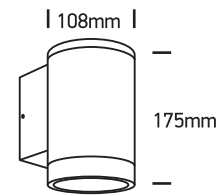

INSTALLATION MANUAL

67400D

100-240V | PAR30 | E27 | 20W | IP65 | Die cast

Warnings:

1. Make sure that the product is installed properly before connecting to electricity.
2. Do not cover the fitting.
3. Maintenance and installation should only be carried out by a professional electrician.