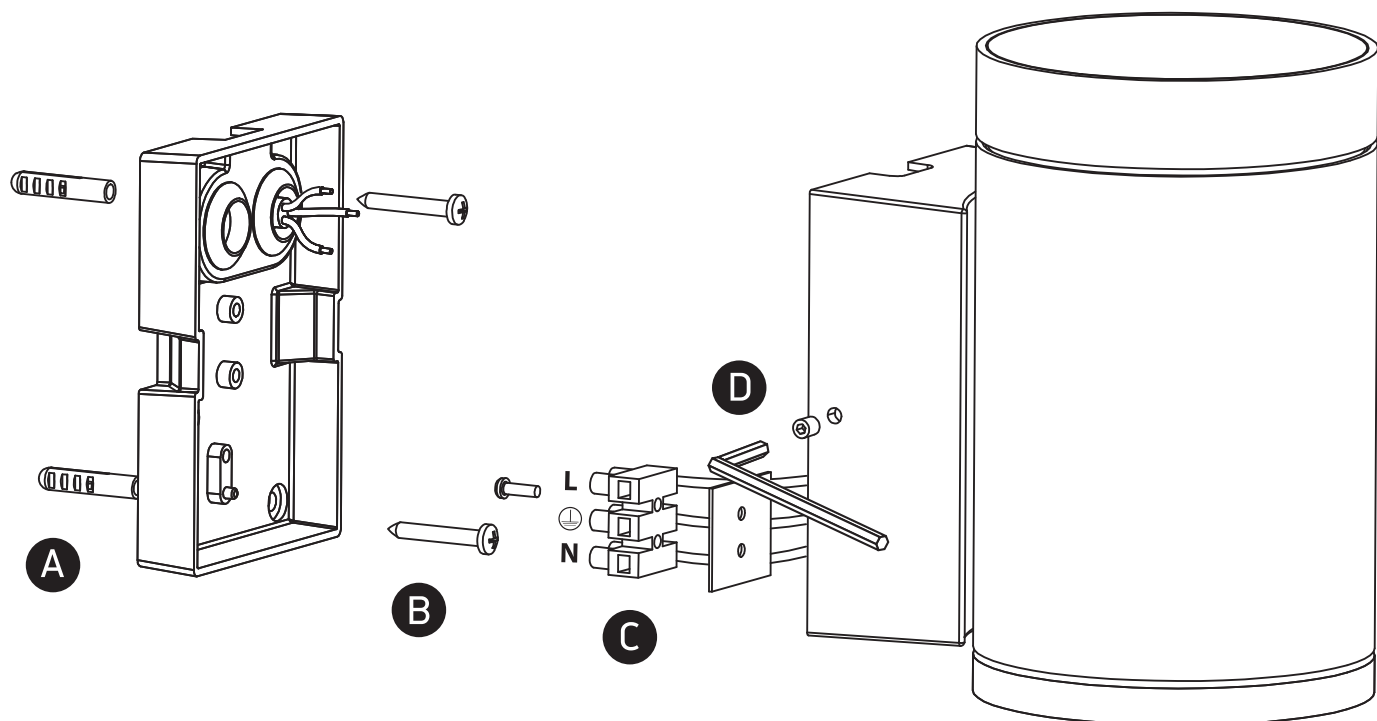

INSTALLATION MANUAL

67400D

100-240V | PAR30 | E27 | 20W | IP65 | Die cast

Warnings:

1. Make sure that the product is installed properly before connecting to electricity.
2. Do not cover the fitting.
3. Maintenance and installation should only be carried out by a professional electrician.