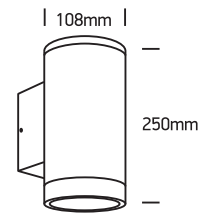

INSTALLATION MANUAL

67400E

100-240V | PAR30 | E27 | 2x20W | IP65 | Die cast

Warnings:

1. Make sure that the product is installed properly before connecting to electricity.
2. Do not cover the fitting.
3. Maintenance and installation should only be carried out by a professional electrician.