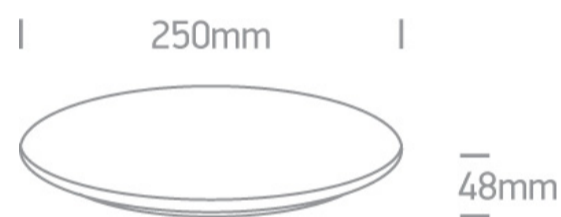

14 Plafo>The LED Super Slim Plafo Round

67404M/W/W

12W LED slim plafo light, IP40, suitable for residential and commercial application.

Supplied with non-dimmable LED driver.

Complies with standard EN60598-1 and any other specific standards.

Downloads

Dimensions

Physical Specification

Item Group	14 Plafo
Family	The LED Super Slim Plafo Round
Order Code	67404M/W/W
Colour	White
Material	Aluminium
Diffuser Material	PC
Shape	Circular
Height	48mm
Diameter	250mm
Surface Ceiling	Yes
Indoor	Yes
Adjustable	No