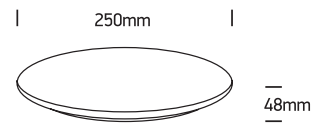

INSTALLATION MANUAL

67404M

ecolight

100-240V | SMD 2835 | 12W | IP40 | PC

Complete with driver

80
CRI

one
LIGHT

Warnings: