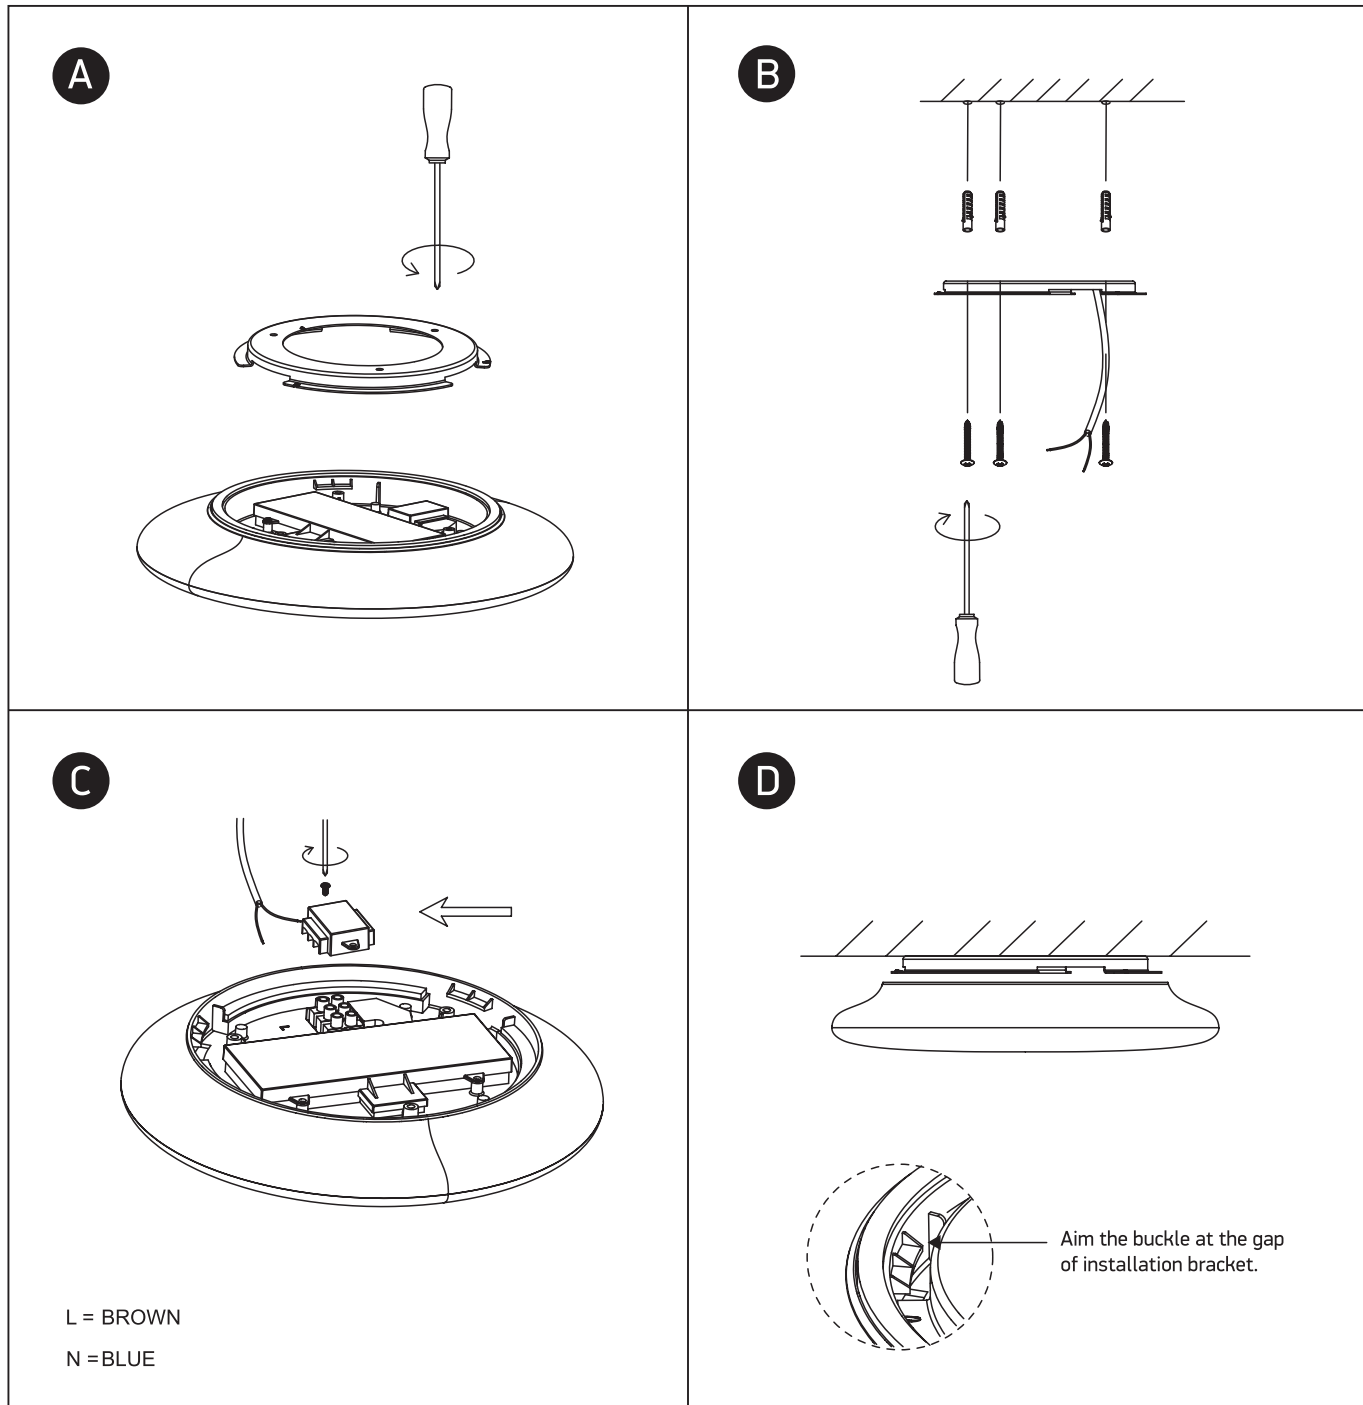

INSTALLATION MANUAL

67404M

ecolight

100-240V | SMD 2835 | 12W | IP40 | PC

Complete with driver

80
CRI

one
LIGHT

Warnings:

1. Make sure that the product is installed properly before connecting to electricity.
2. Do not cover the fitting.
3. Maintenance and installation should only be carried out by a professional electrician.