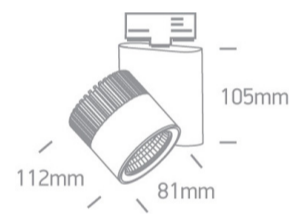

09 Track Lights>The COB Dark Light Range

65620AT/B/W

20W COB LED track spot with, ideal for shops and showrooms.

Supplied with electronic high frequency control driver as standard.

Complies with standard EN60598-1 and any other specific standards.

Downloads

Dimensions

Gallery

Related items

40002A/B

40003A/B

Physical Specification

Item Group

Material

Aluminium

Shape

Circular

Height

112mm

Diameter

81mm