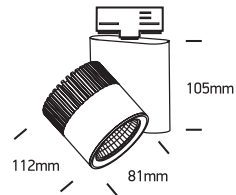

INSTALLATION MANUAL

65620AT

ecotrackspot

 ADJUSTABLE
 DARK LIGHT

20W | 230V | 50/60Hz | IP20 | Aluminium | Adjustable

**80
CRI**

Complete with driver.

Warnings: