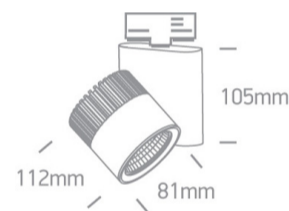

09 Track Lights&gt;The COB Dark Light Range

65620AT/W/C

20W COB LED track spot with, ideal for shops and showrooms.

Supplied with electronic high frequency control driver as standard.

Complies with standard EN60598-1 and any other specific standards.

## Dimensions

Colour

White

Material

Aluminium

Shape

Circular

Height

112mm