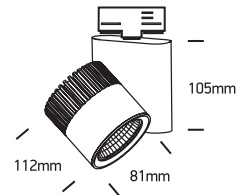

INSTALLATION MANUAL

65620AT

ecotrackspot

 ADJUSTABLE
 DARK LIGHT

20W | 230V | 50/60Hz | IP20 | Aluminium | Adjustable

**80
CRI**

Complete with driver.

Warnings: