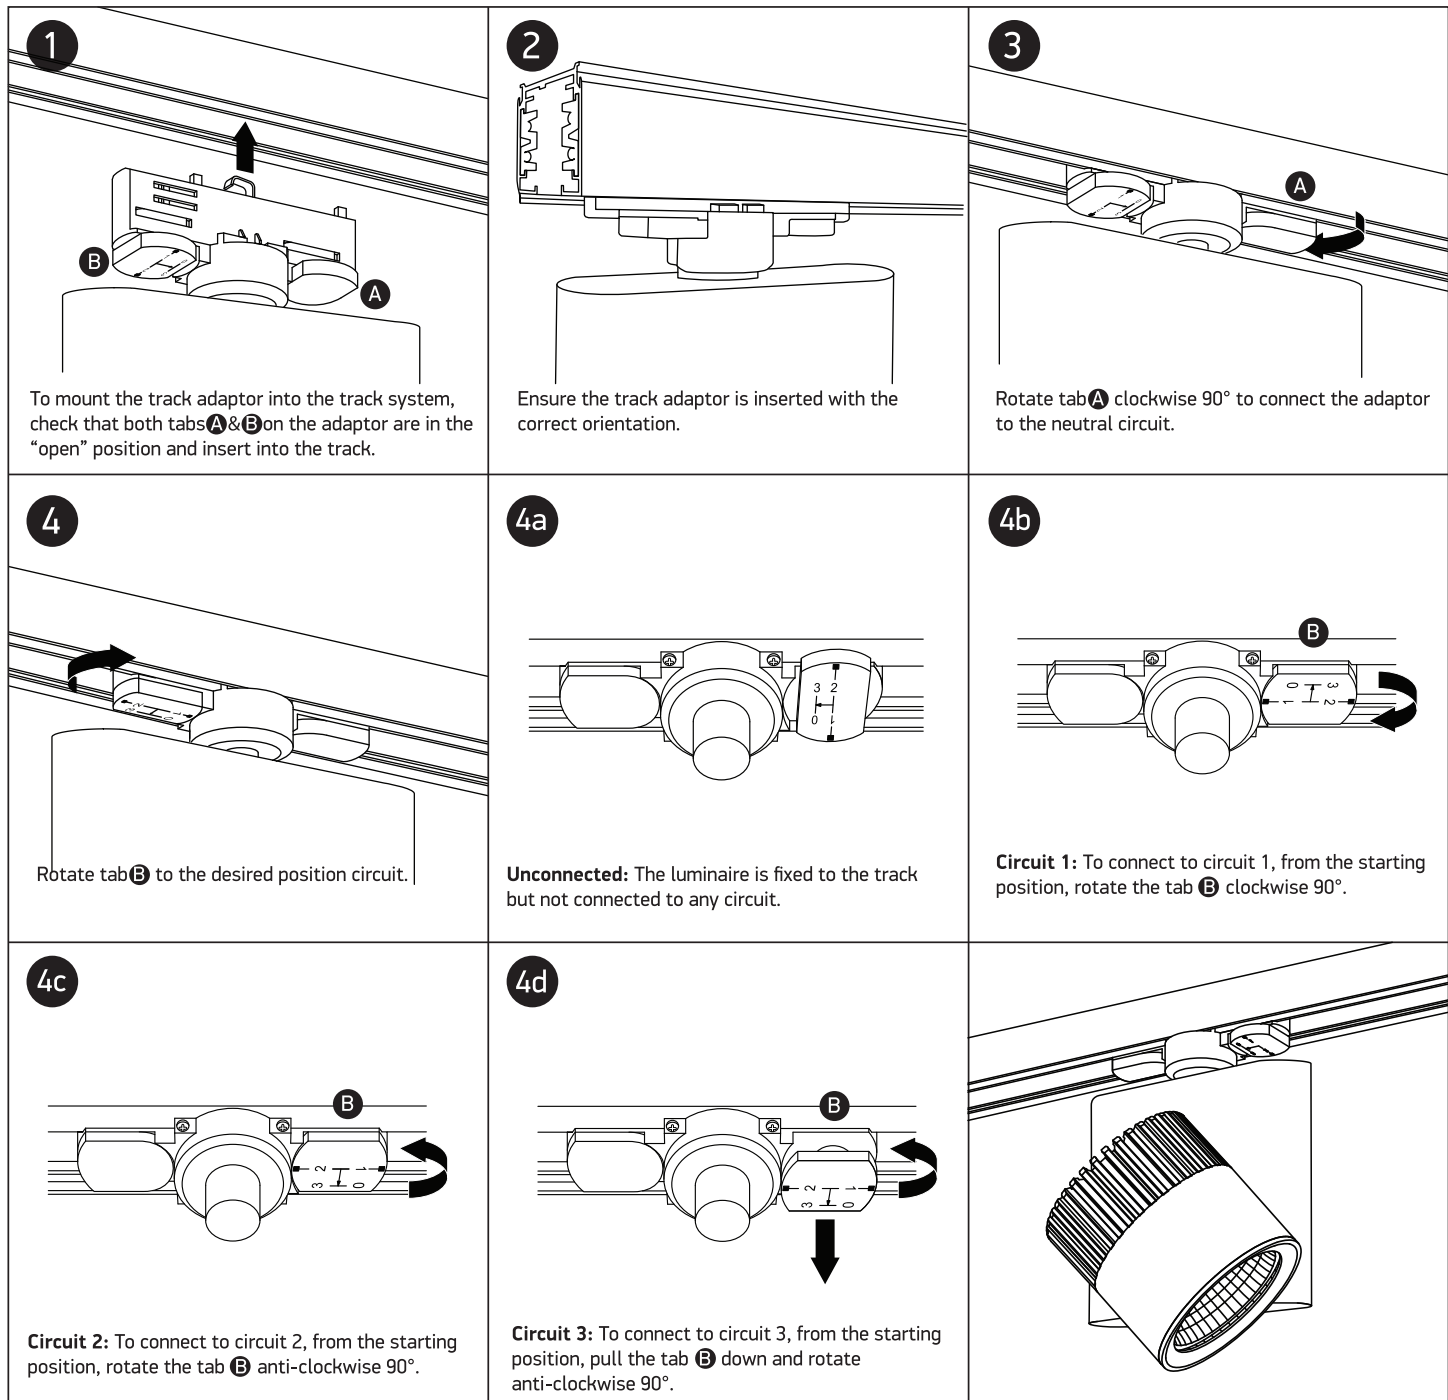

INSTALLATION MANUAL

65620AT

ecotrackspot

 ADJUSTABLE
 DARK LIGHT

20W | 230V | 50/60Hz | IP20 | Aluminium | Adjustable

**80
CRI**

Complete with driver.

Warnings: