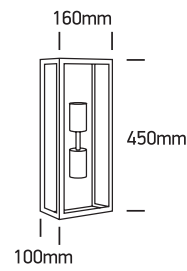

# INSTALLATION MANUAL

67406B

100-240V | E27 | 2x40W | IP43 | Stainless steel 201 + glass