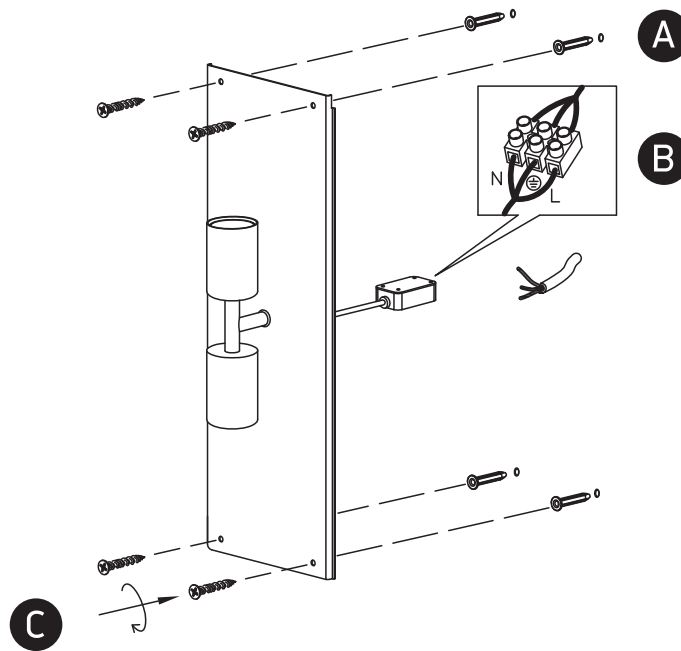

# INSTALLATION MANUAL

67406B

100-240V | E27 | 2x40W | IP43 | Stainless steel 201 + glass

## Warnings:

1. Make sure that the product is installed properly before connecting to electricity.
2. Do not cover the fitting.
3. Maintenance and installation should only be carried out by a professional electrician.