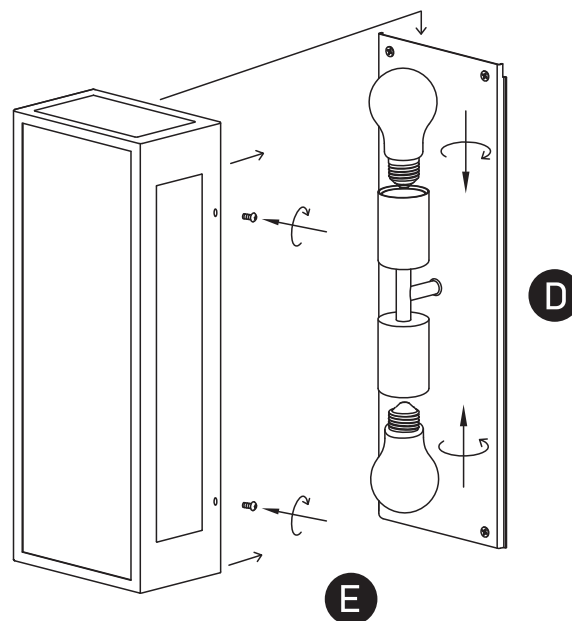

# INSTALLATION MANUAL

67406B

100-240V | E27 | 2x40W | IP43 | Stainless steel 201 + glass