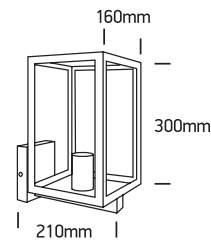

# INSTALLATION MANUAL

67406C

100-240V | E27 | 40W | IP43 | Stainless steel 201 + glass