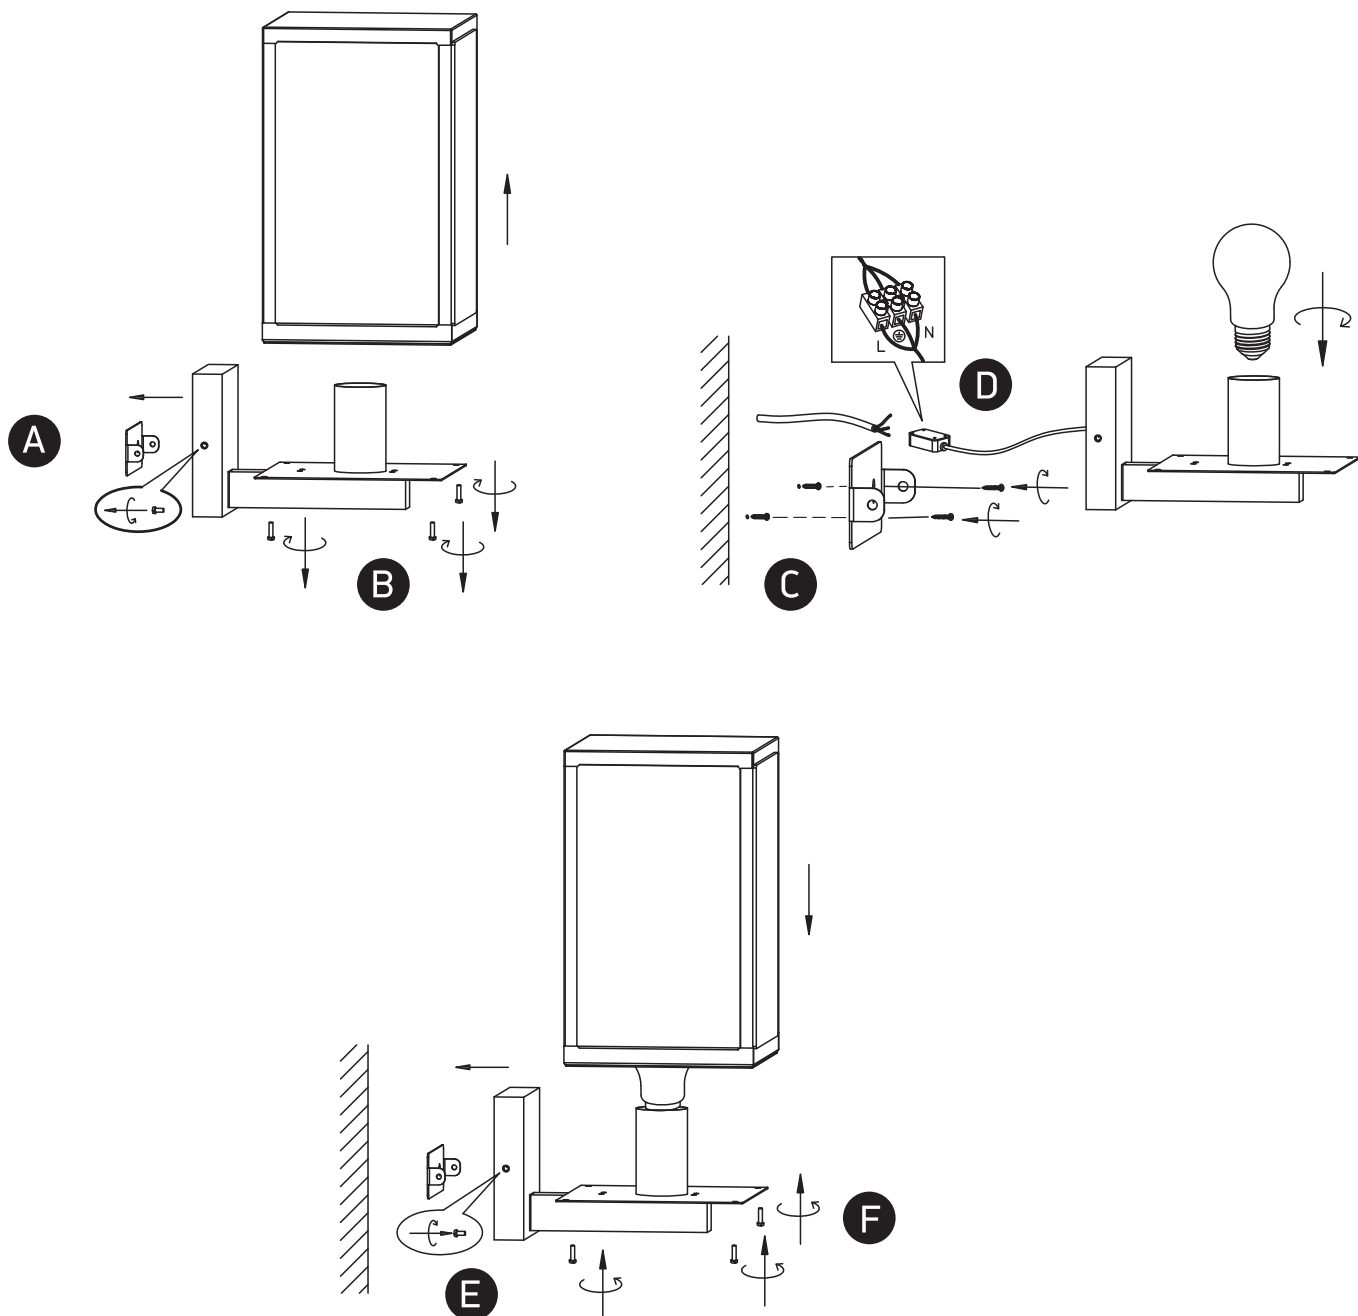

# INSTALLATION MANUAL

67406C

100-240V | E27 | 40W | IP43 | Stainless steel 201 + glass