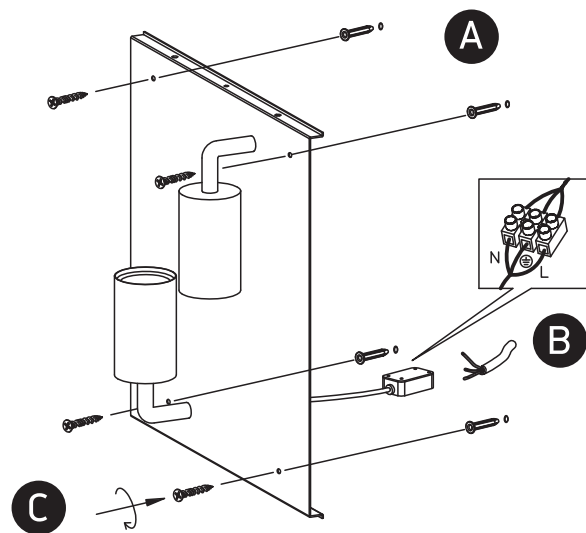

INSTALLATION MANUAL

67406D

100-240V | E27 | 2x40W | IP43 | Stainless steel 201 + glass

Warnings:

1. Make sure that the product is installed properly before connecting to electricity.
2. Do not cover the fitting.
3. Maintenance and installation should only be carried out by a professional electrician.