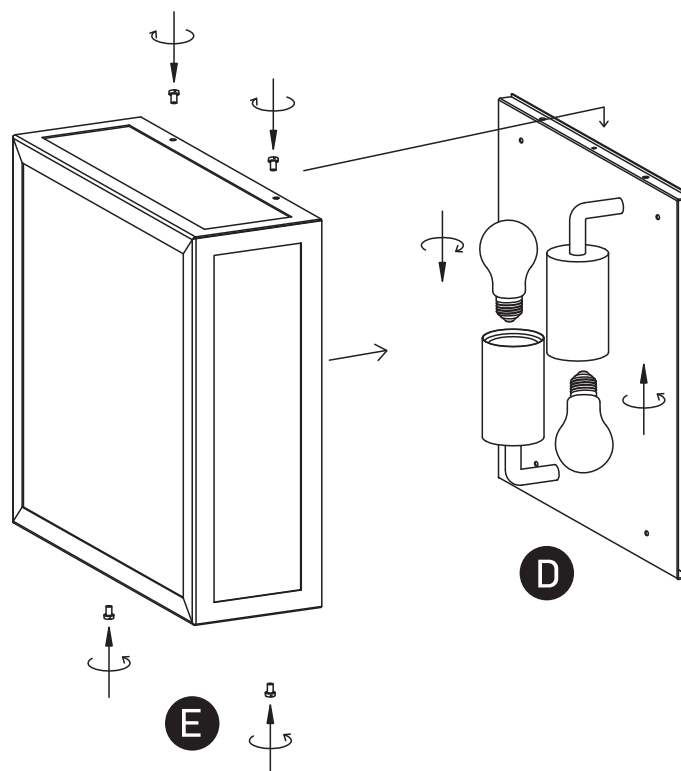

INSTALLATION MANUAL

67406D

100-240V | E27 | 2x40W | IP43 | Stainless steel 201 + glass

Warnings:

1. Make sure that the product is installed properly before connecting to electricity.
2. Do not cover the fitting.
3. Maintenance and installation should only be carried out by a professional electrician.