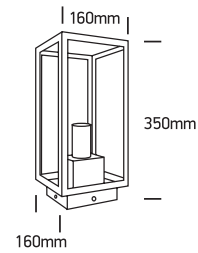

INSTALLATION MANUAL

67406E

100-240V | E27 | 40W | IP43 | Stainless steel 201 + glass

one
LIGHT

Warnings:

1. Make sure that the product is installed properly before connecting to electricity.
2. Do not cover the fitting.
3. Maintenance and installation should only be carried out by a professional electrician.