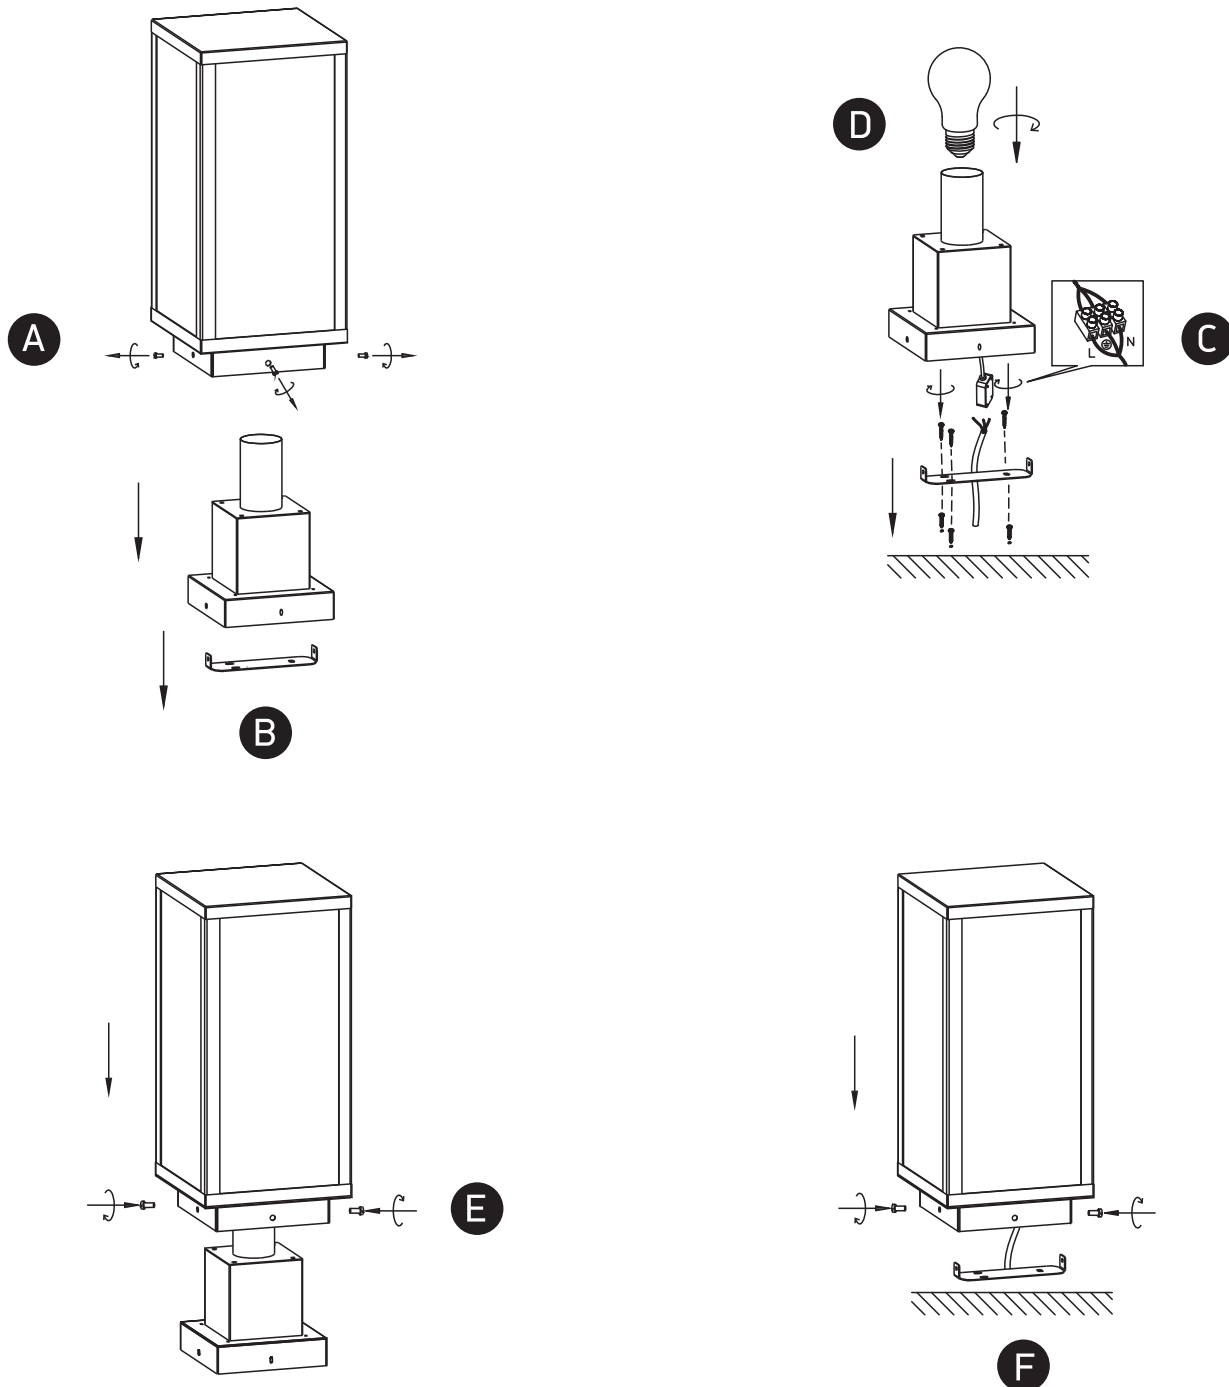

INSTALLATION MANUAL

67406E

100-240V | E27 | 40W | IP43 | Stainless steel 201 + glass

one
LIGHT

Warnings:

1. Make sure that the product is installed properly before connecting to electricity.
2. Do not cover the fitting.
3. Maintenance and installation should only be carried out by a professional electrician.