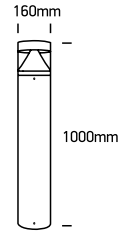

INSTALLATION MANUAL

67410A

ecolight

230V | SMD 2835 | 20W | IP65 | Die cast
Complete with 500mA driver.

80 CRI

one
LIGHT

Warnings:

1. Make sure that the product is installed properly before connecting to electricity.
2. Do not cover the fitting.
3. Maintenance and installation should only be carried out by a professional electrician.