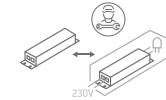

INSTALLATION MANUAL

67410A

ecolight

230V | SMD 2835 | 20W | IP65 | Die cast
Complete with 500mA driver.

80 CRI

one
LIGHT

Warnings:

1. Make sure that the product is installed properly before connecting to electricity.
2. Do not cover the fitting.
3. Maintenance and installation should only be carried out by a professional electrician.