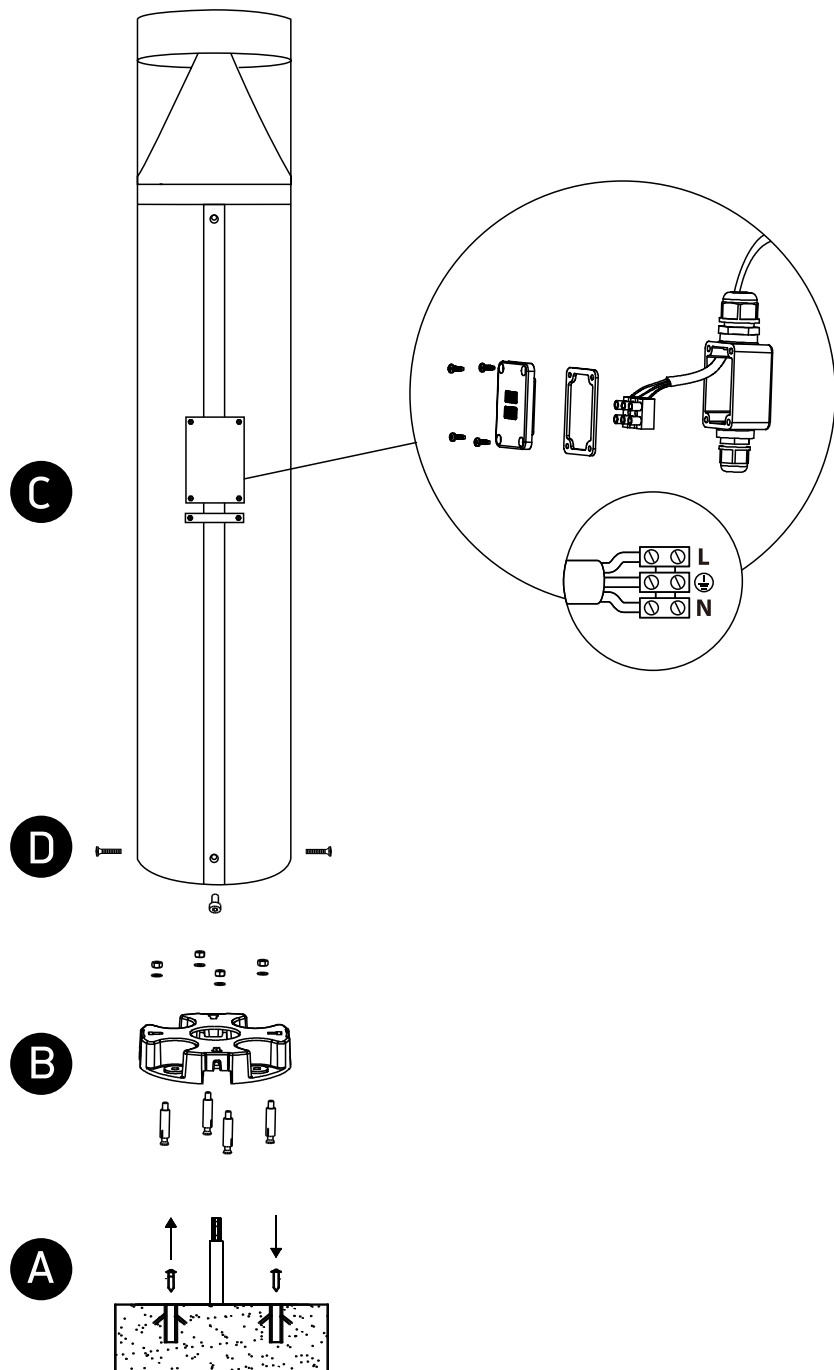

INSTALLATION MANUAL

67410A

ecolight

230V | SMD 2835 | 20W | IP65 | Die cast
Complete with 500mA driver.

80 CRI

one
LIGHT

Warnings:

1. Make sure that the product is installed properly before connecting to electricity.
2. Do not cover the fitting.
3. Maintenance and installation should only be carried out by a professional electrician.