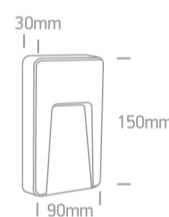

Dimensions

Physical Specification

Item Group	13 Wall & Ceiling LED
Family	Outdoor Dark Lights
Order Code	67416/W/W
Colour	White
Material	ABS
Diffuser Material	PC
Shape	Rectangular
Length	30mm
Width	90mm
Height	150mm
Surface Wall	Yes
Indoor	Yes