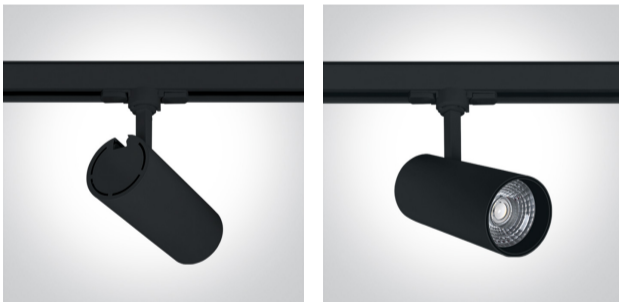

Downloads

Dimensions

Gallery