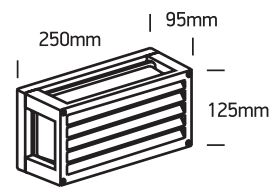

## 67420AL

**ecolight**

230V | SMD 2835 | 7W | IP54 | Die cast + frosted glass  
Complete with driver.

80  
CRI