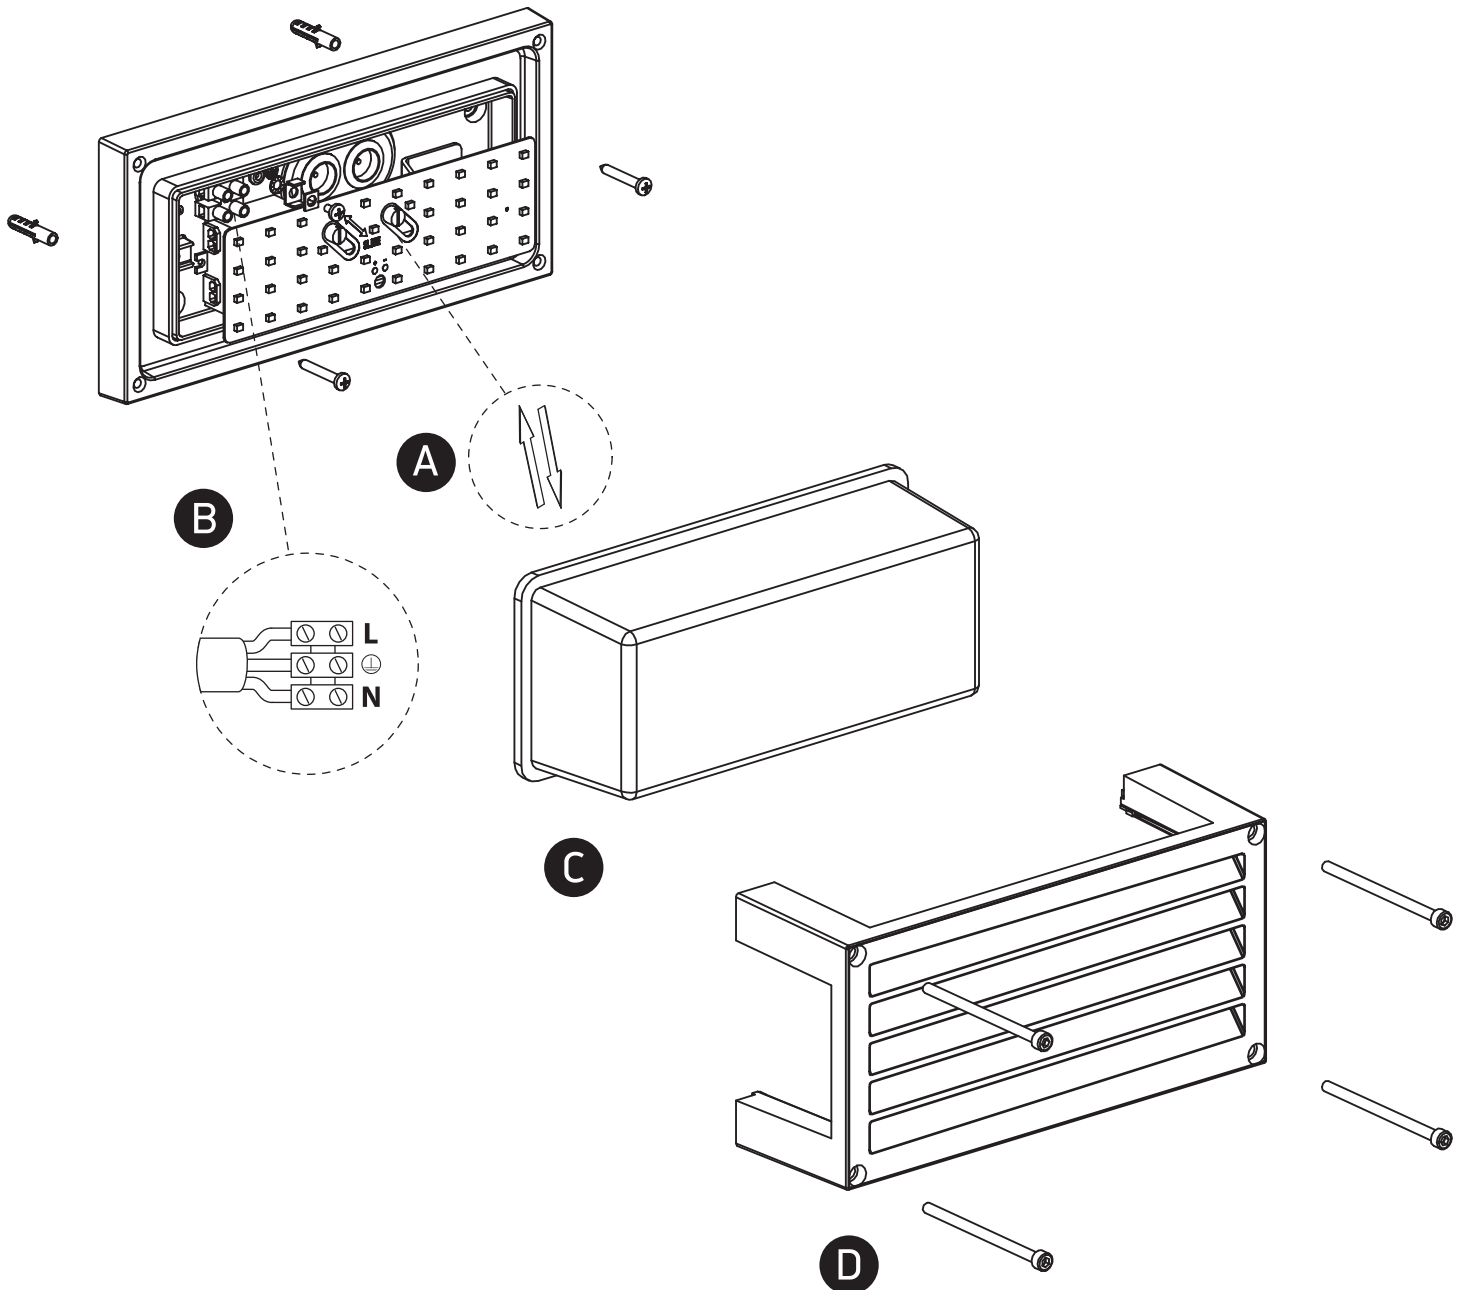

## 67420AL

**ecolight**

230V | SMD 2835 | 7W | IP54 | Die cast + frosted glass  
Complete with driver.

80  
CRI