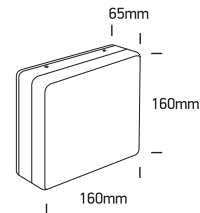

INSTALLATION MANUAL

67424A

ecolight

230V | SMD 3528 | 9W | IP54 | Die cast + PC

Complete with driver.

80
CRI

one
LIGHT

Warnings: