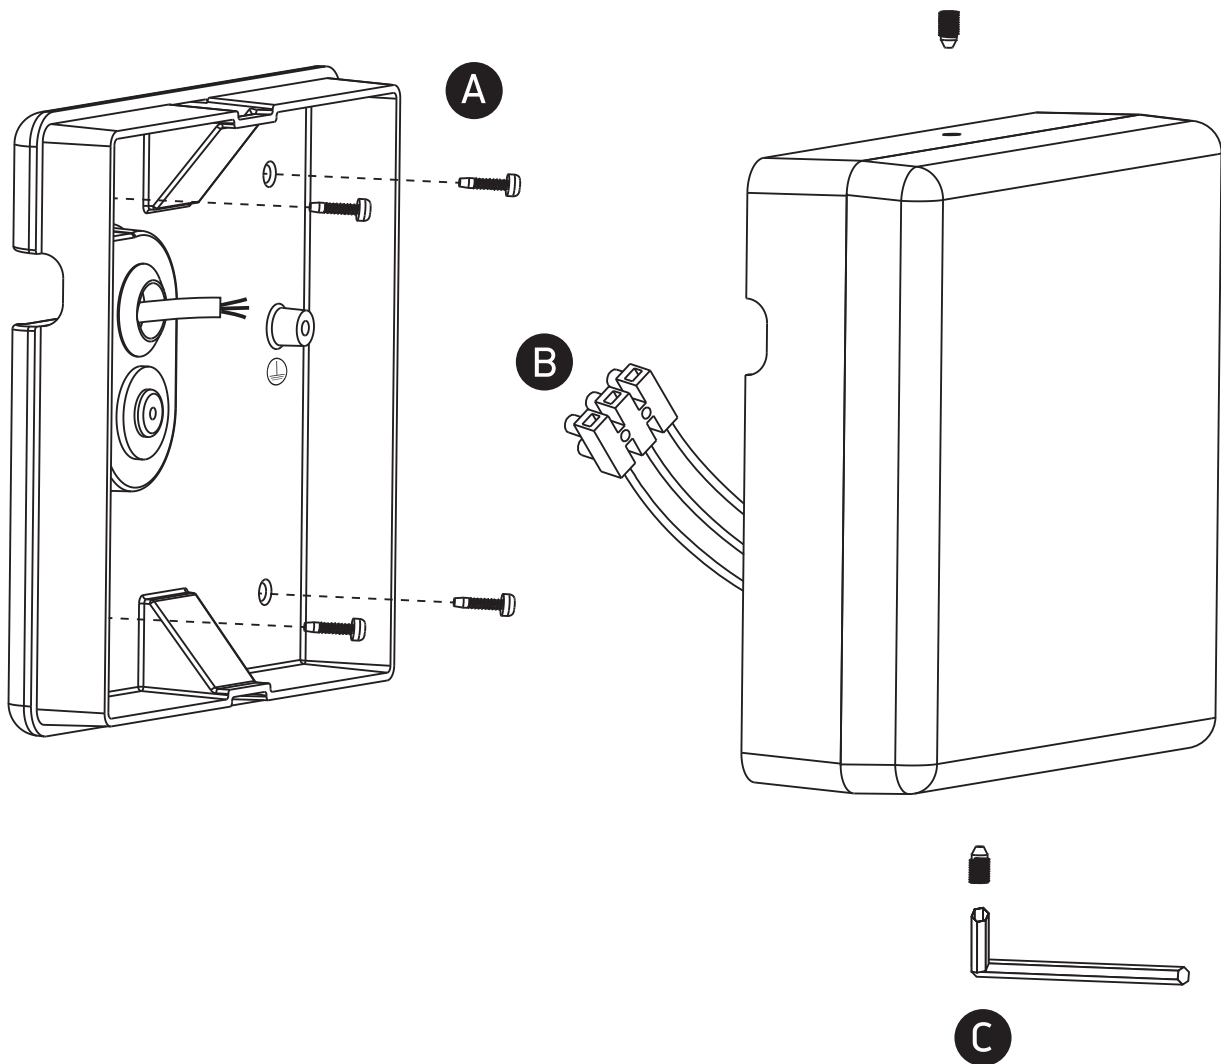

INSTALLATION MANUAL

67424A

ecolight

230V | SMD 3528 | 9W | IP54 | Die cast + PC

Complete with driver.

80
CRI

one
LIGHT

Warnings: