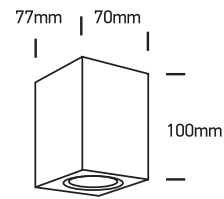

INSTALLATION MANUAL

67426

one
LIGHT

100-240V | MR16 | GU10 | 7W | IP65 | Die cast

Warnings:

1. Make sure that the product is installed properly before connecting to electricity.
2. Do not cover the fitting.
3. Maintenance and installation should only be carried out by a professional electrician.