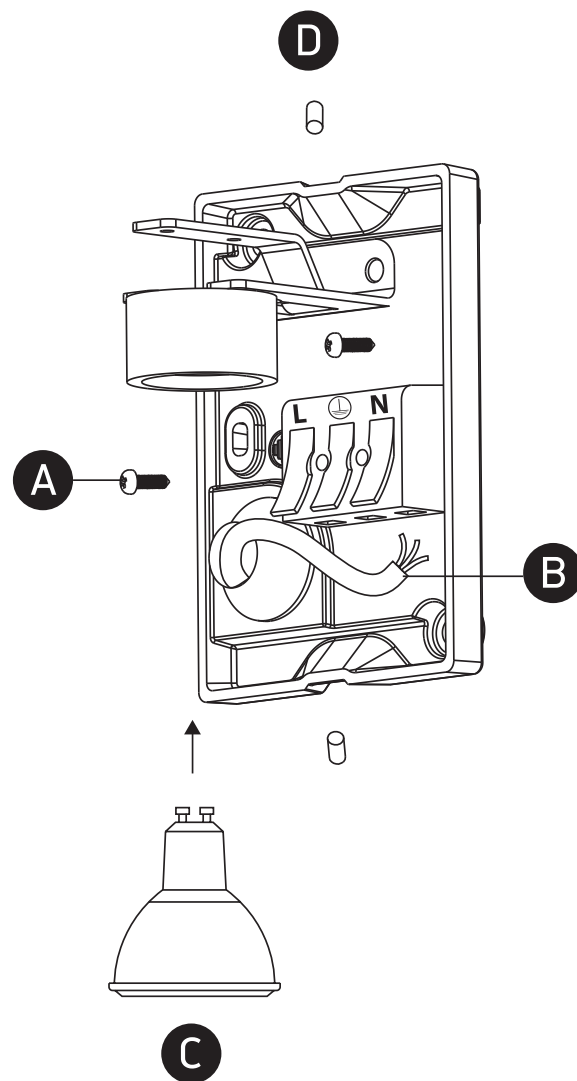

INSTALLATION MANUAL

67426

one
LIGHT

100-240V | MR16 | GU10 | 7W | IP65 | Die cast

Warnings:

1. Make sure that the product is installed properly before connecting to electricity.
2. Do not cover the fitting.
3. Maintenance and installation should only be carried out by a professional electrician.